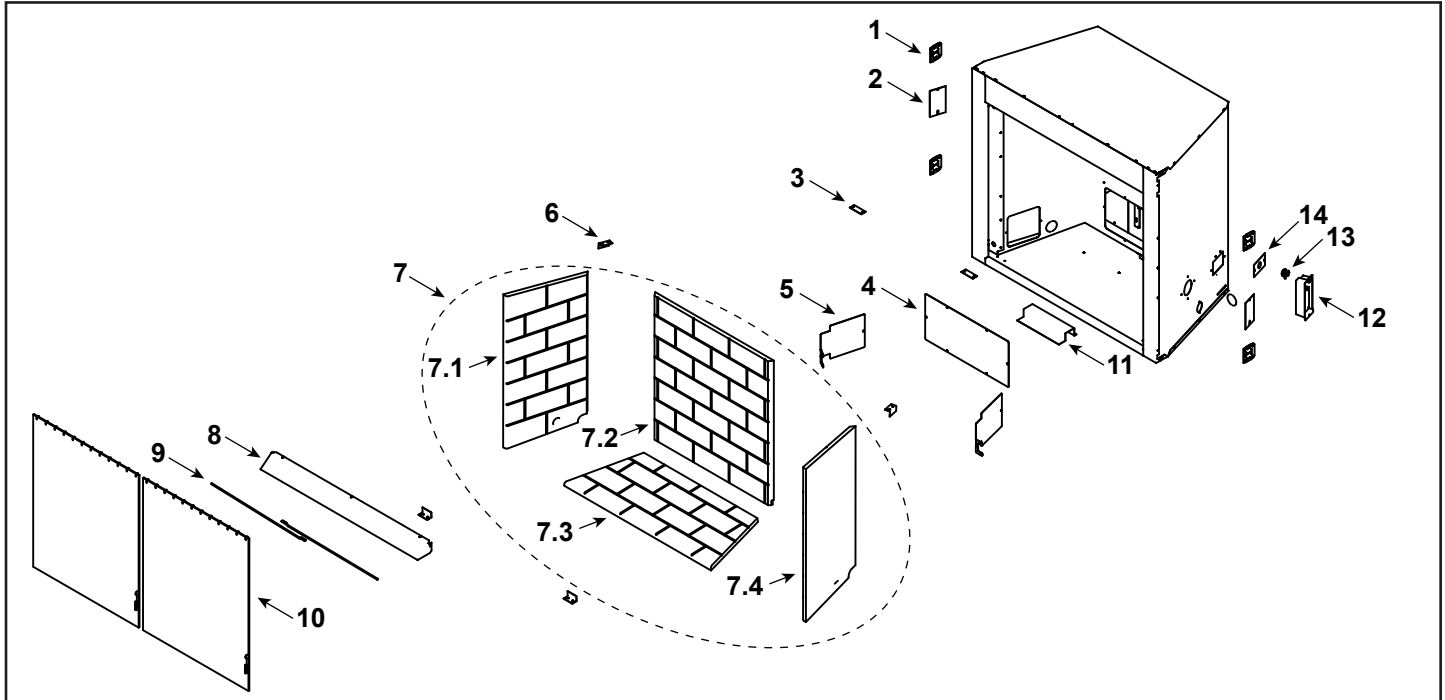

Lo-Rider
32" Vent Free Fireplace

IMPORTANT: THIS IS DATED INFORMATION. Parts must be ordered from a dealer or distributor. **Hearth and Home Technologies does not sell directly to consumers.** Provide model number and serial number when requesting service parts from your dealer or distributor.

Stocked at Depot

ITEM	DESCRIPTION	COMMENTS	PART NUMBER	
1	Nailing Flange	Qty 4 req	31190	
2	Junction Box Cover Plate	Qty 2 req	SRV26548	
3	Plate, Socket	Qty 2 req	SRV4607-144	
4	Firebox, Rear Access Panel		SRV4607-110	
5	Firebox, Left/Right Access	Qty 2 req	SRV4607-111	
6	Bracket, Brick Front	Qty 4 req	71D0124K	
7	Refractory			
7.1	Refractory, Left Basic		SRV4608-701	
7.2	Refractory, Back Basic		SRV4608-704	
7.3	Refractory, Hearth		SRV4608-707	
7.4	Refractory, Right Basic		SRV4608-702	
8	Canopy		SRV4612-107	
9	Firescreen Rod	Qty 2 req	26D01232K	
10	Screen, Panel (24" W x 30" H)	Qty 2 req	SRV26D4563	
11	Blower Base		SRV4607-143	
12	Junction Box	Plastic	SRV4021-013	Y
13	Clamp Connector		SRV230-1670	
14	Junction Box Cover	Qty 2 req	SRV4604-103	
	Firebox Touch Up Paint		SRV4021-110	
	Gloss Black Corvel Aerosol		71479