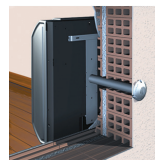

TERMINATION CAP (FLUE)

Small, low-profile termination cap goes on the exterior of the building.