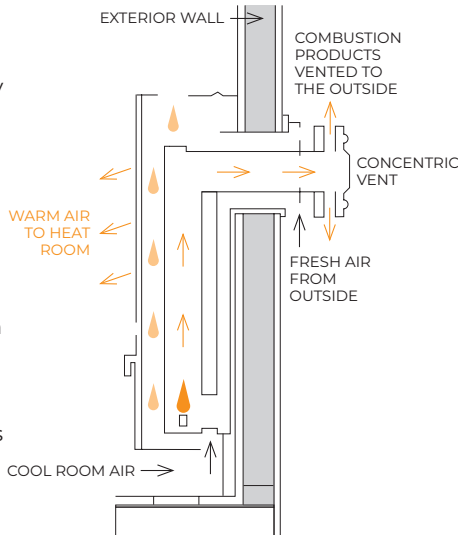

MODELS: 1773512 / 1773511

A two-speed recirculating fan will move the cool air off the floor and circulate it throughout your home, keeping it more comfortable.

TERMINATION CAP (FLUE)

Small, low-profile termination cap goes on the exterior of the building.

DIRECT-VENT SAFETY

For clean, comfortable heat when and where you want it. The gas flame is completely sealed inside, away from all contact with room air. Air necessary for combustion is drawn into the chamber from outside through the vent, and combustion products are vented directly to the outside. Only clean, gentle heat, in continuous circulation is delivered into the room. Windows and doors stay closed because no room air is used for combustion.