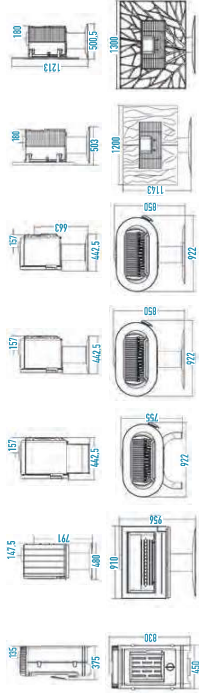

DIMENSIONS AND WEIGHT

Height	803	930	733	828	828	1143	1300
Width	476	910	922	922	922	1200	1213
Depth	375	480	442.5	442.5	442.5	503	500.5
Flue diameter	150	180	150	150	150	180	180
Flue height	-	791	-	-	663	-	-
Log length (cm)	34	80	60	60	60	71	71
Weight (kg)	80	210	176.5	180	176.5	206	214

HEATING PERFORMANCE

Optimal heat output (kW)¹⁾	8	14	10	10	10	12	12
Heat output adjustment²⁾	5 to 12	9.5 to 21	6.5 to 15	6.5 to 15	6.5 to 15	8 to 18	8 to 18
Efficiency (%)³⁾	77	75	76	76	76	77	77
CO level (%)⁴⁾	0.09	0.15	0.08	0.08	0.08	0.1	0.1
Performance rate⁵⁾	0.4	0.8	0.5	0.5	0.5	0.7	0.7
Flamme verte⁶⁾ / Ecolabel	7 ★ / A	6 ★ / A	7 ★ / A	7 ★ / A	7 ★ / A	7 ★ / A	7 ★ / A
Compatible with BBC RT 2012⁷⁾	No	No	No	No	No	No	No
Ductable	Yes	No	Yes	Yes	Yes	Yes	Yes
Autonomy	8 H	8 H	8 H	8 H	8 H	8 H	8 H
Extended burning⁸⁾	105/240	185/425	135/300	135/300	135/300	160/360	160/360
Heating volume (m³)¹⁰⁾	40/100	75/170	55/120	55/120	55/120	65/145	65/145
Heating surface (m²)¹¹⁾	No	Yes	Yes	Yes	Yes	Yes	Yes
Post combustion system¹²⁾	No	Yes	Yes	Yes	Yes	Yes	Yes
Adjustable secondary air¹³⁾	Yes	Yes	Yes	Yes	Yes	Yes	Yes
Warranty¹⁴⁾	5 years	5 years	5 years	5 years	5 years	5 years	5 years
Standard	EN13240 BlmSchV2	EN13240	EN13240 BlmSchV2	EN13240 BlmSchV2	EN13240 BlmSchV2	EN13240 BlmSchV2	EN13240 BlmSchV2
Finish	Anthracite	Anthracite	Anthracite, Ivory, Red	Anthracite, Ivory, Red	Red	Anthracite	Anthracite