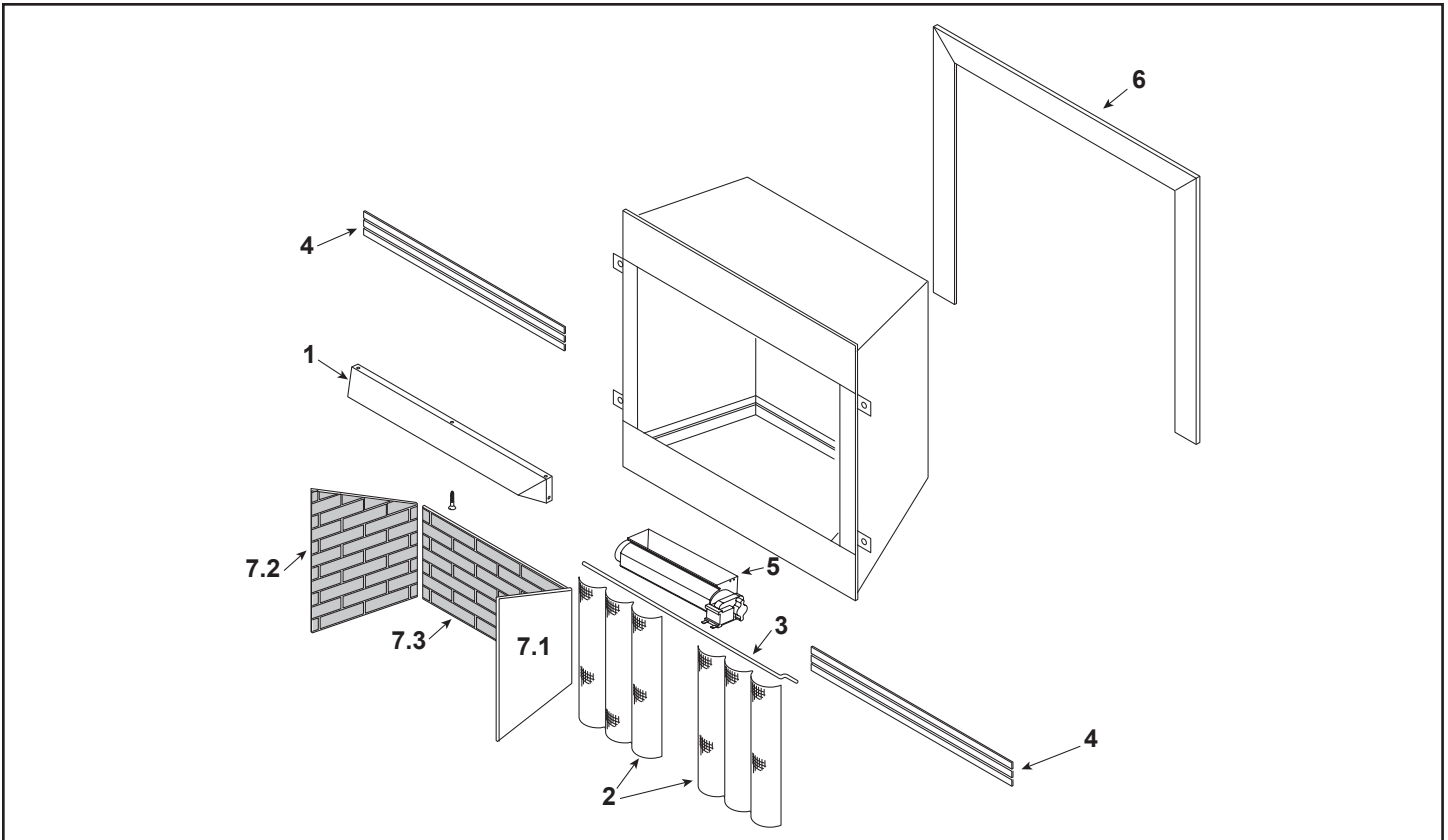

Beginning Manufacturing Date: N/A
Ending Manufacturing Date: Active

IMPORTANT: THIS IS DATED INFORMATION. Parts must be ordered from a dealer or distributor. **Hearth and Home Technologies does not sell directly to consumers.** Provide model number and serial number when requesting service parts from your dealer or distributor.

Stocked at Depot

ITEM	DESCRIPTION	COMMENTS	PART NUMBER	
1	Canopy	Black Paint	71D1000K	
		Texture Paint	71D1000TK	
2	Screen Panel	Qty 2 req	SRV61D0003	
3	Screen Rod	Qty 2 req	26D0133K	
4	Black Louver Assembly (GCUF Only)	Top	54D0904TK	
		Bottom	54D0905TK	
Accessories				
5	Blower w/Rheostat		BLOTMC	
6	Black Trim Curved Design	No longer available	BLTK42C	
	Black Trim Kit		BLMTK42C	
7.1	Refractory, Right		71D0518K	Y
		Cottage Clay	71D0521K	Y
7.2	Refractory, Left		71D0517K	Y
		Cottage Clay	71D0520K	
7.3	Refractory, Back		71D1016K	Y
		Cottage Clay	71D1017K	
	Outside Air Kit		AK4