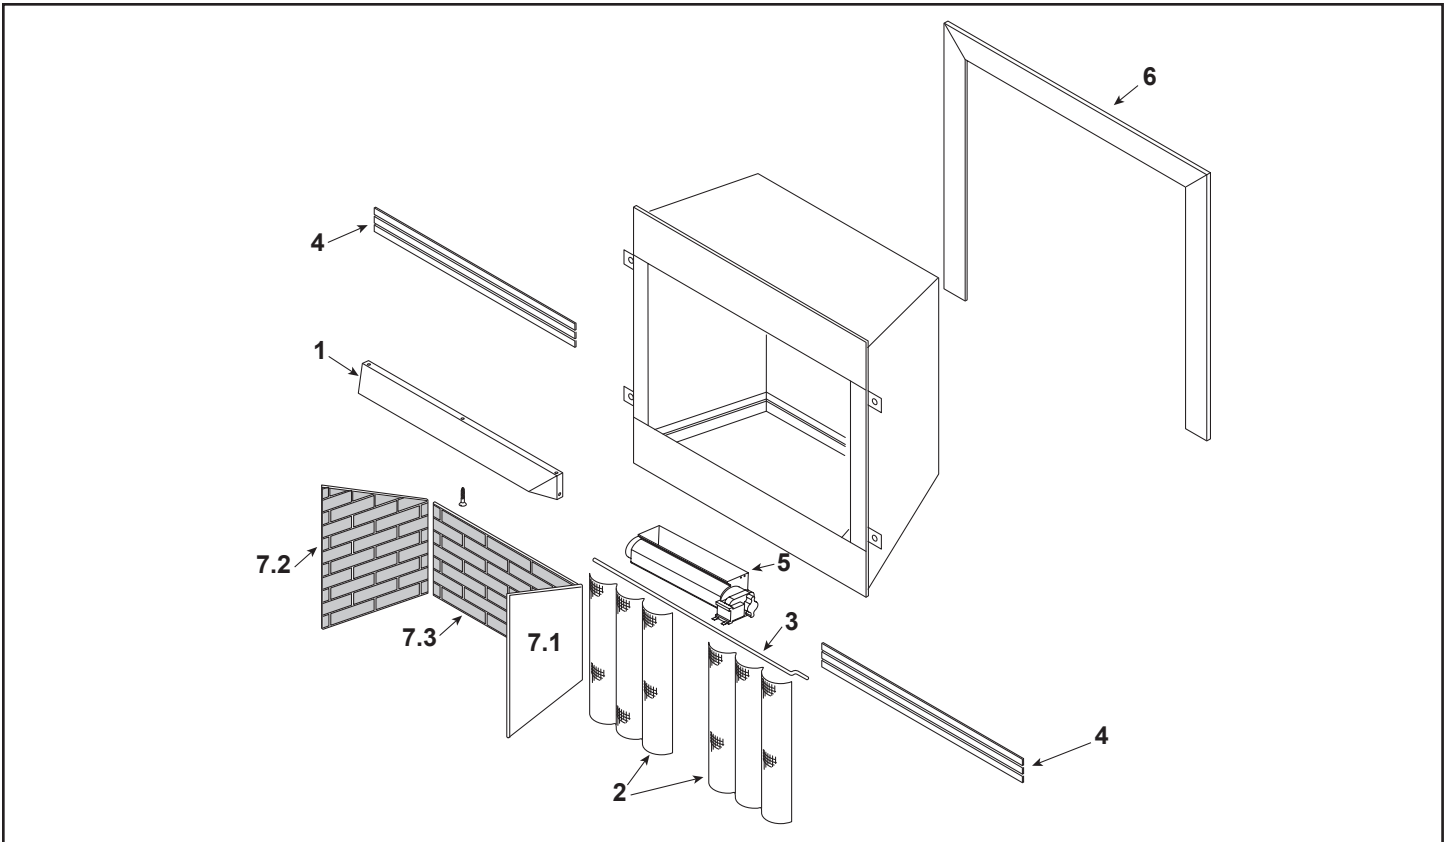

Beginning Manufacturing Date: N/A
Ending Manufacturing Date: Active

IMPORTANT: THIS IS DATED INFORMATION. Parts must be ordered from a dealer or distributor. **Hearth and Home Technologies does not sell directly to consumers.** Provide model number and serial number when requesting service parts from your dealer or distributor.

Stocked at Depot

ITEM	DESCRIPTION	COMMENTS	PART NUMBER	
1	Canopy	Black Paint	71D0023K	
		Texture Paint	71D0023TK	
2	Screen Panel	Qty 2 req	SRV61D0001	
3	Screen Rod	Qty 2 req	26D0138K	
4	Black Louver Assembly (GCUF Only)	Top	54D0900TK	
		Bottom	54D0901TK	
Accessories				
5	Blower w/Rheostat		BLOTMC	
6	Black Trim Curved Design		BLTK32C	
	Black Trim Kit		BLMTK32C	
7.1	Refractory, Right		71D0045K	Y
		Cottage Clay	71D0042K	
7.2	Refractory, Left		71D0044K	Y
		Cottage Clay	71D0041K	Y
7.3	Refractory, Back		71D0043K	
		Cottage Clay	71D0040K	Y
	Outside Air Kit		AK4