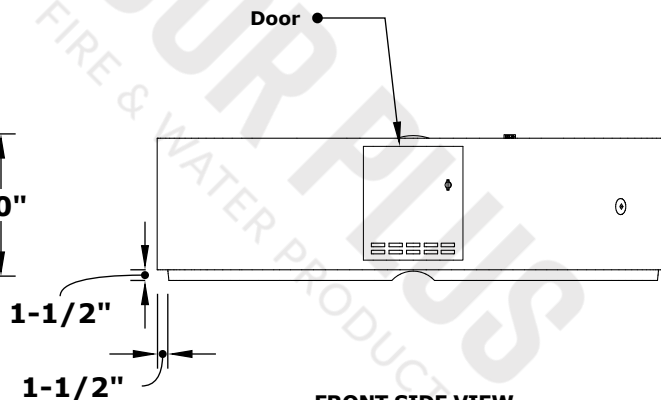

FLORENCE FIRE PIT - 72"

GFRC CONCRETE

ISOMETRIC VIEW

TOP VIEW

RIGHT SIDE VIEW

FRONT SIDE VIEW

Fire Pit Material: GFRC CONCRETE
 Pan Material: 304 Stainless Steel
 Burner Material: 304 Stainless Steel

Standard 2" Depth on all pans

110V ELECTRONIC IGNITION

ANSI Z21.97-(2017) / CSA 2.41-(2017)

Match Lit Unit Includes: Pan, Burner, Gas Orifice, Gas Hoses, Key Valve, Key,
 110v Ignition Unit Includes: Pan, Burner, Gas Orifice, Gas Hoses, Key Valve, Key, Plug & Play Electronic Valve, Pilot Igniter.