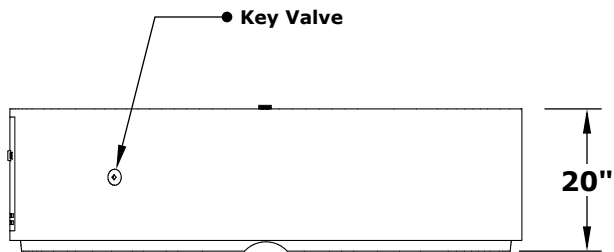

FLORENCE FIRE PIT - 72"

GFRC CONCRETE

ISOMETRIC VIEW

TOP VIEW

RIGHT SIDE VIEW

FRONT SIDE VIEW

Fire Pit Material: GFRC CONCRETE
 Pan Material: 304 Stainless Steel
 Burner Material: 304 Stainless Steel

Standard 2" Depth on all pans