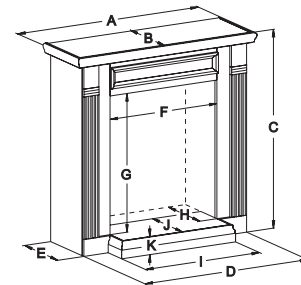

Cherry

White

Standard Mantel Dimensions

Standard	A	B	C	D	E	F	G	H	I	J	K	L	Fits
Full													
EMF-22	37 3/4	13 1/4	38 1/2	35	12 1/2	23	26 3/4	11 1/2	26 3/8	16 1/8	3 5/8	-	VF24FP
EMBF-1S	58 1/8	22 3/4	51 3/4	49	19 1/8	34 5/8	33 7/8	18 5/8	38 1/2	23	3 5/8	-	VFD32FB/DVD32FP/VFP32BP
EMBF-3S	63 7/8	26 1/2	54	55 1/4	22 5/8	40 3/4	35 3/4	21 7/8	44 1/2	26 1/8	3 5/8	-	VFD36FB/VFP36BP/DVP36FP
EMBF-4S	66 3/4	25 7/8	53 5/8	59 1/8	22 3/4	44 5/8	35 7/8	22	48 3/4	23	3 1/4	-	VFD42FB/DVD42FP/DVP42FP
EMBF-11S	48	18 1/8	41 1/4	39 3/4	14 3/4	30 1/4	30 5/8	13 3/4	41 1/4	16 1/2	3 5/8	-	VFD26FP

EMBF & EMF

Standard Corner Cabinet Mantel Dimensions

Standard	A	B	C	D	E	F	G	H	I	J	K	L	Fits
Corner													
EMC-22	43 3/8	25 1/4	38 5/8	40 5/8	31	23 1/8	26 3/4	24 3/8	24 1/2	11 7/8	3 1/4	30 3/8	VF24FP
EMBC-1S	63	37 3/8	51 7/8	57 3/4	45 3/4	34 1/2	33 7/8	33 3/4	38 5/8	20 5/8	3 1/4	40 3/8	VFD32FB/DVD32FP/VFP32BP
EMBC-3S	69	40 1/4	53 3/8	64	49	40 5/8	35 7/8	33 1/2	44 3/8	20 5/8	3 1/4	43	VFD36FB/VFP36BP/DVP36FP
EMBC-4S	73	42 1/4	53 3/8	67 3/4	51 5/8	44 1/2	35 3/4	38 1/2	48 1/2	20 3/4	3 1/4	45	VFD42FB/DVD42FP/DVP42FP
EMBC-11S	55 3/4	33 3/4	41 1/4	49 7/8	40 3/4	31	30 5/8	31	41 1/8	16 5/8	3 5/8	33 7/8	VFD26FP

EMBC & EMC

Peninsula Mantel Dimensions (in inches)

Model	A	B	C
EMPT (Top)	8 1/8	47 7/8	30 1/8
EMPB (Base)	2 1/2	47 7/8	30 1/8

Profile Series Mantels and Mantelshelves

- Flush Mantels in 48-inch and 52-inch and Mantelshelves in 48-inch, 60-inch and 72-inch
- Requires Tile, Stone, or Other Noncombustible Surround
- Ideal for New Construction and Remodeling
- Unfinished or Primed Hardwood