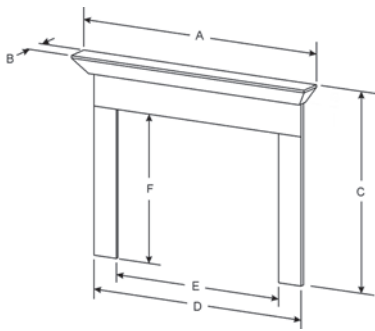

EMBF & EMF

Standard Corner Cabinet Mantel Dimensions

Standard	A	B	C	D	E	F	G	H	I	J	K	L	Fits
Corner													
EMC-22	43 3/8	25 1/4	38 5/8	40 5/8	31	23 1/8	26 3/4	24 3/8	24 1/2	11 7/8	3 1/4	30 3/8	VF24FP
EMBC-1S	63	37 3/8	51 7/8	57 3/4	45 3/4	34 1/2	33 7/8	33 3/4	38 5/8	20 5/8	3 1/4	40 3/8	VFD32FB/DVD32FP/VFP32BP
EMBC-3S	69	40 1/4	53 3/8	64	49	40 5/8	35 7/8	33 1/2	44 3/8	20 5/8	3 1/4	43	VFD36FB/VFP36BP/DVP36FP
EMBC-4S	73	42 1/4	53 3/8	67 3/4	51 5/8	44 1/2	35 3/4	38 1/2	48 1/2	20 3/4	3 1/4	45	VFD42FB/DVD42FP/DVP42FP
EMBC-11S	55 3/4	33 3/4	41 1/4	49 7/8	40 3/4	31	30 5/8	31	41 1/8	16 5/8	3 5/8	33 7/8	VFD26FP

EMBC & EMC

Peninsula Mantel Dimensions (in inches)

Model	A	B	C
EMPT (Top)	8 1/8	47 7/8	30 1/8
EMPB (Base)	2 1/2	47 7/8	30 1/8

Profile Series Mantels and Mantelshelves

- Flush Mantels in 48-inch and 52-inch and Mantelshelves in 48-inch, 60-inch and 72-inch
- Requires Tile, Stone, or Other Noncombustible Surround
- Ideal for New Construction and Remodeling
- Unfinished or Primed Hardwood

Profile Mantel Dimensions (in inches)

Model	A	B	C	D	E	E with trim	F	F with trim
MFL-48	64 7/8	8	53 1/4	57 1/2	47	46	41 1/2	41
MFL-52	68 1/2	8	56 5/8	61 1/2	51	50	42 5/8	41 1/8

All Profile mantels ship unfinished or primed. Shown in dark oak finish with Breckenridge Deluxe 36 Flush Vent-Free Firebox with Matte Black Outer Frame and Loft Burner.