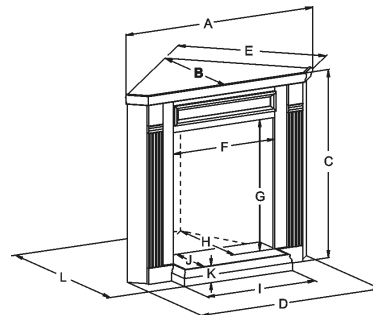

Cherry

White

Standard Mantel Dimensions

Standard	A	B	C	D	E	F	G	H	I	J	K	L	Fits
Full													
EMF-22	37 3/4	13 1/4	38 1/2	35	12 1/2	23	26 3/4	11 1/2	26 3/8	16 1/8	3 5/8	-	VF24FP
EMBF-1S	58 1/8	22 3/4	51 3/4	49	19 1/8	34 5/8	33 7/8	18 5/8	38 1/2	23	3 5/8	-	VFD32FB/DVD32FP/VFP32BP
EMBF-3S	63 7/8	26 1/2	54	55 1/4	22 5/8	40 3/4	35 3/4	21 7/8	44 1/2	26 1/8	3 5/8	-	VFD36FB/VFP36BP/DVP36FP
EMBF-4S	66 3/4	25 7/8	53 5/8	59 1/8	22 3/4	44 5/8	35 7/8	22	48 3/4	23	3 1/4	-	VFD42FB/DVD42FP/DVP42FP
EMBF-11S	48	18 1/8	41 1/4	39 3/4	14 3/4	30 1/4	30 5/8	13 3/4	41 1/4	16 1/2	3 5/8	-	VFD26FP

EMBF & EMF

Standard Corner Cabinet Mantel Dimensions

Standard	A	B	C	D	E	F	G	H	I	J	K	L	Fits
Corner													
EMC-22	43 3/8	25 1/4	38 5/8	40 5/8	31	23 1/8	26 3/4	24 3/8	24 1/2	11 7/8	3 1/4	30 3/8	VF24FP
EMBC-1S	63	37 3/8	51 7/8	57 3/4	45 3/4	34 1/2	33 7/8	33 3/4	38 5/8	20 5/8	3 1/4	40 3/8	VFD32FB/DVD32FP/VFP32BP
EMBC-3S	69	40 1/4	53 3/8	64	49	40 5/8	35 7/8	33 1/2	44 3/8	20 5/8	3 1/4	43	VFD36FB/VFP36BP/DVP36FP
EMBC-4S	73	42 1/4	53 3/8	67 3/4	51 5/8	44 1/2	35 3/4	38 1/2	48 1/2	20 3/4	3 1/4	45	VFD42FB/DVD42FP/DVP42FP
EMBC-11S	55 3/4	33 3/4	41 1/4	49 7/8	40 3/4	31	30 5/8	31	41 1/8	16 5/8	3 5/8	33 7/8	VFD26FP

EMBC & EMC

Peninsula Mantel Dimensions (in inches)

Model	A	B	C
EMPT (Top)	8 1/8	47 7/8	30 1/8
EMPB (Base)	2 1/2	47 7/8	30 1/8

Profile Series Mantels and Mantelshelves

- Flush Mantels in 48-inch and 52-inch and Mantelshelves in 48-inch, 60-inch and 72-inch
- Requires Tile, Stone, or Other Noncombustible Surround
- Ideal for New Construction and Remodeling
- Unfinished or Primed Hardwood