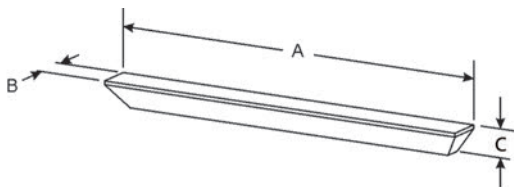

Profile Mantelshelf Dimensions (in inches)

Model	A	B	C
MS-48	48	8	5
MS-60	60	8	5
MS-72	72	8	5

Empire is committed to continuous product improvement; specifications are subject to change without notice. Dimensions in this brochure are approximate; read and follow the framing dimensions in the owners manual supplied with your Empire product. Flame size, shape, and color will vary from photos.

Member of the following industry associations:

SINCE 1932

Empire Comfort Systems Inc.
918 Freeburg Ave.
Belleville, IL 62220-2623
info@empirecomfort.com

WMH-00050 03/08/19

The Empire Comfort Systems and White Mountain Hearth names and logos are registered U.S. trademarks.