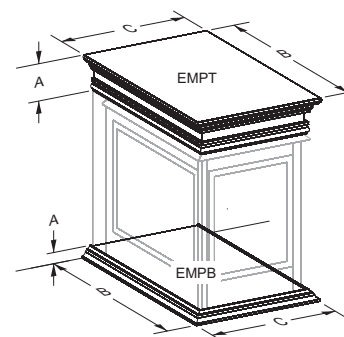

Cherry

White

Standard Mantel Dimensions

Standard	A	B	C	D	E	F	G	H	I	J	K	L	Fits
Full													
EMF-22	37 3/4	13 1/4	38 1/2	35	12 1/2	23	26 3/4	11 1/2	26 3/8	16 1/8	3 5/8	-	VF24FP
EMBF-1S	58 1/8	22 3/4	51 3/4	49	19 1/8	34 5/8	33 7/8	18 5/8	38 1/2	23	3 5/8	-	VFD32FB/DVD32FP/VFP32BP
EMBF-3S	63 7/8	26 1/2	54	55 1/4	22 5/8	40 3/4	35 3/4	21 7/8	44 1/2	26 1/8	3 5/8	-	VFD36FB/VFP36BP/DVP36FP
EMBF-4S	66 3/4	25 7/8	53 5/8	59 1/8	22 3/4	44 5/8	35 7/8	22	48 3/4	23	3 1/4	-	VFD42FB/DVD42FP/DVP42FP
EMBF-11S	48	18 1/8	41 1/4	39 3/4	14 3/4	30 1/4	30 5/8	13 3/4	41 1/4	16 1/2	3 5/8	-	VFD26FP

EMBF & EMF

Standard Corner Cabinet Mantel Dimensions

Standard	A	B	C	D	E	F	G	H	I	J	K	L	Fits
Corner													
EMC-22	43 3/8	25 1/4	38 5/8	40 5/8	31	23 1/8	26 3/4	24 3/8	24 1/2	11 7/8	3 1/4	30 3/8	VF24FP
EMBC-1S	63	37 3/8	51 7/8	57 3/4	45 3/4	34 1/2	33 7/8	33 3/4	38 5/8	20 5/8	3 1/4	40 3/8	VFD32FB/DVD32FP/VFP32BP
EMBC-3S	69	40 1/4	53 3/8	64	49	40 5/8	35 7/8	33 1/2	44 3/8	20 5/8	3 1/4	43	VFD36FB/VFP36BP/DVP36FP
EMBC-4S	73	42 1/4	53 3/8	67 3/4	51 5/8	44 1/2	35 3/4	38 1/2	48 1/2	20 3/4	3 1/4	45	VFD42FB/DVD42FP/DVP42FP
EMBC-11S	55 3/4	33 3/4	41 1/4	49 7/8	40 3/4	31	30 5/8	31	41 1/8	16 5/8	3 5/8	33 7/8	VFD26FP

EMBC & EMC

Peninsula Mantel Dimensions (in inches)

Model	A	B	C
EMPT (Top)	8 1/8	47 7/8	30 1/8
EMPB (Base)	2 1/2	47 7/8	30 1/8

Profile Series Mantels and Mantelshelves

- Flush Mantels in 48-inch and 52-inch and Mantelshelves in 48-inch, 60-inch and 72-inch
- Requires Tile, Stone, or Other Noncombustible Surround
- Ideal for New Construction and Remodeling
- Unfinished or Primed Hardwood

Profile Mantel Dimensions (in inches)

Model	A	B	C	D	E	E with trim	F	F with trim
MFL-48	64 7/8	8	53 1/4	57 1/2	47	46	41 1/2	41
MFL-52	68 1/2	8	56 5/8	61 1/2	51	50	42 5/8	41 1/8

All Profile mantels ship unfinished or primed. Shown in dark oak finish with Breckenridge Deluxe 36 Flush Vent-Free Firebox with Matte Black Outer Frame and Loft Burner.