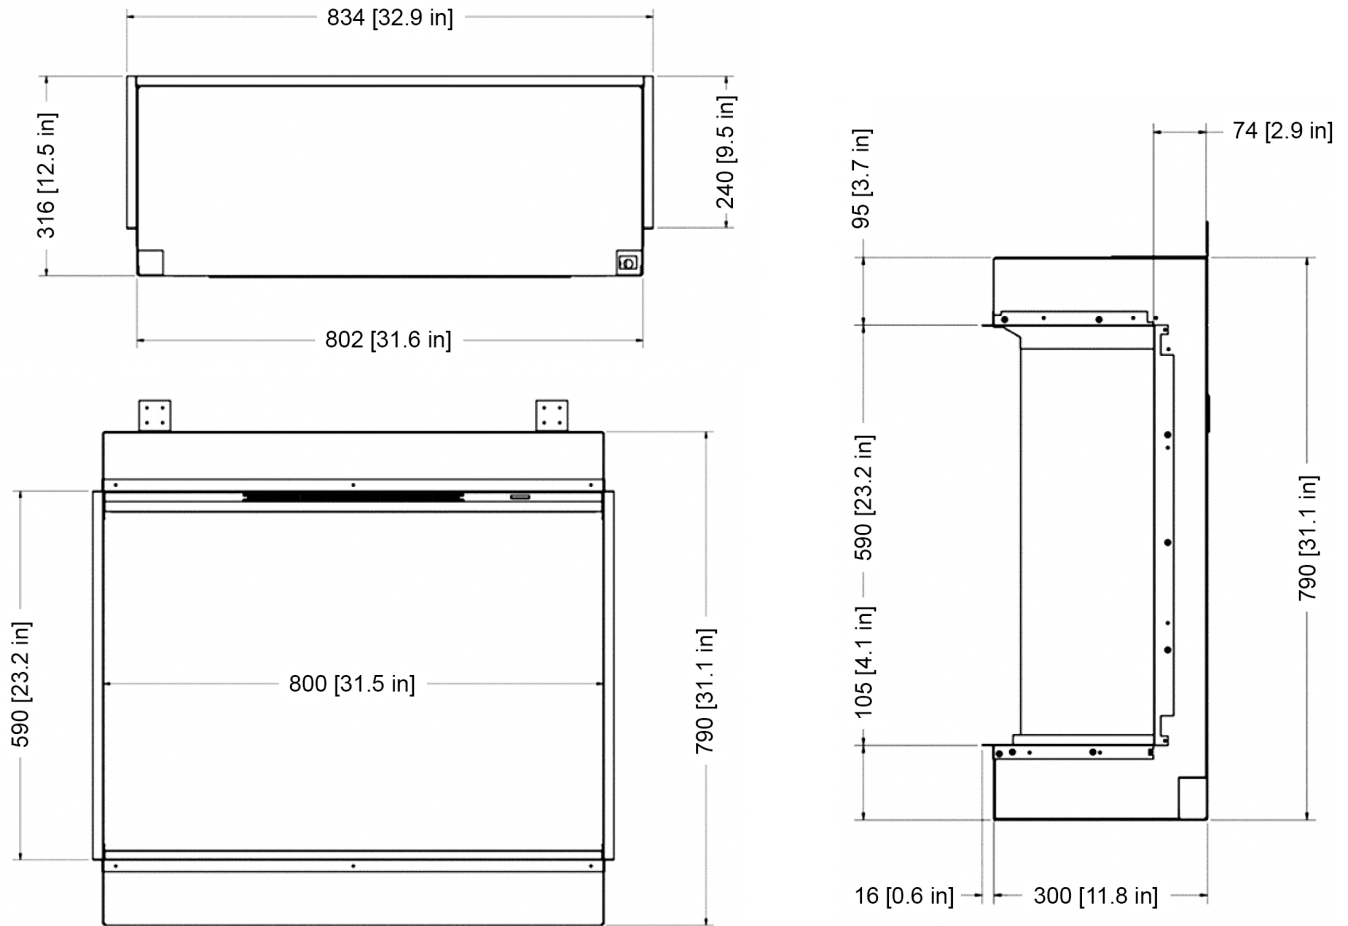

Tyrell Specification: 3-Sided

MODEL	HEIGHT	WIDTH	DEPTH
TYRELL	31 1/8"	31 9/16"	11 13/16"
	790mm	802mm	300mm

FIRE MEDIA	QUANTITY
<i>Glass—Amber & Clear</i>	<i>X2 EACH</i>
<i>Vermiculite</i>	<i>X3</i>

BOXED WEIGHT	UNBOXED WEIGHT
50KG (110 lbs)	39.55KG (87 lbs)