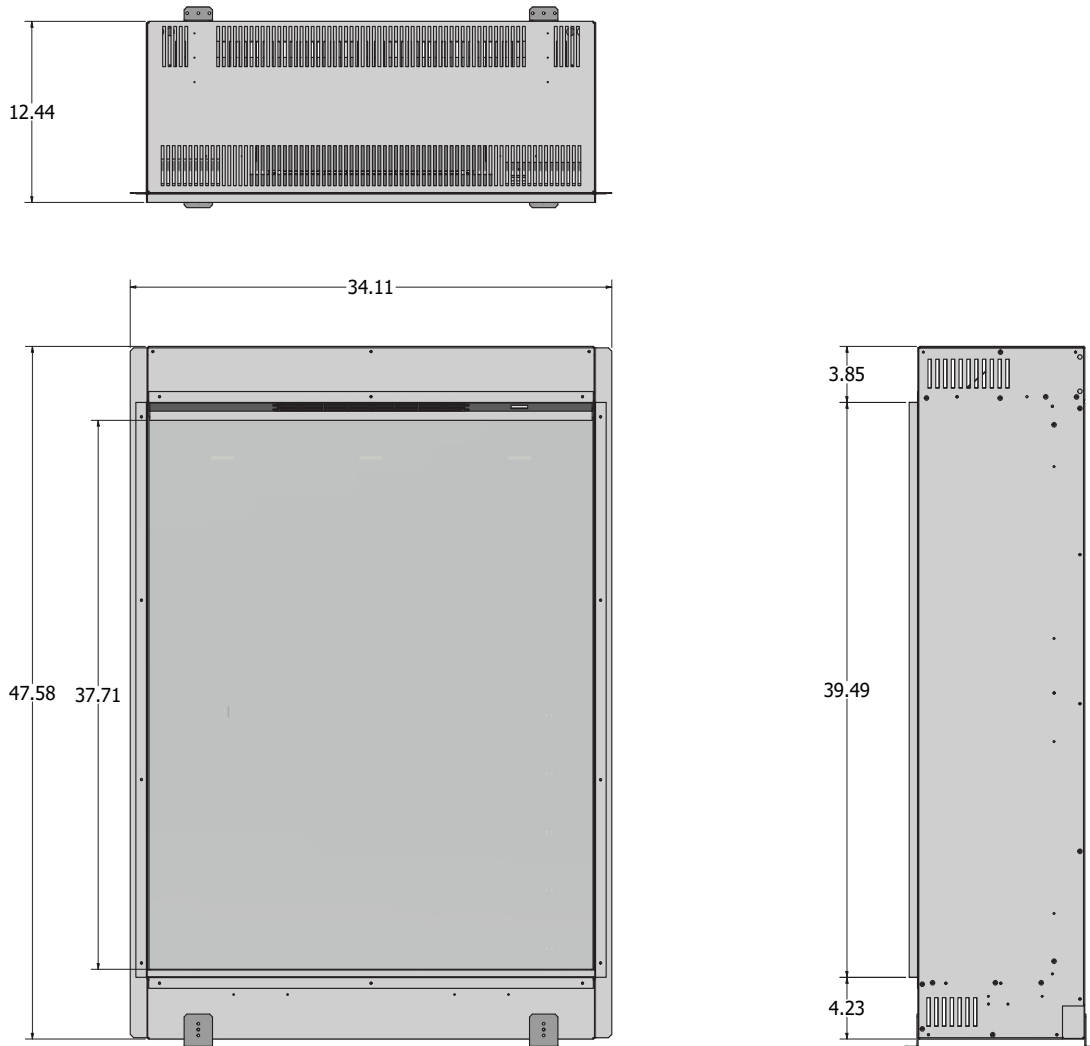

E810 Specifications: Single-Sided

Model	Height	Width	Depth
e810	47.58"	34.11"	12.44"

Fire Media	Quantity
e700 log set	2
slate chippings	2

Boxed Weight	Unboxed Weight
50kg (110 lbs)	39.45kg (87 lbs)