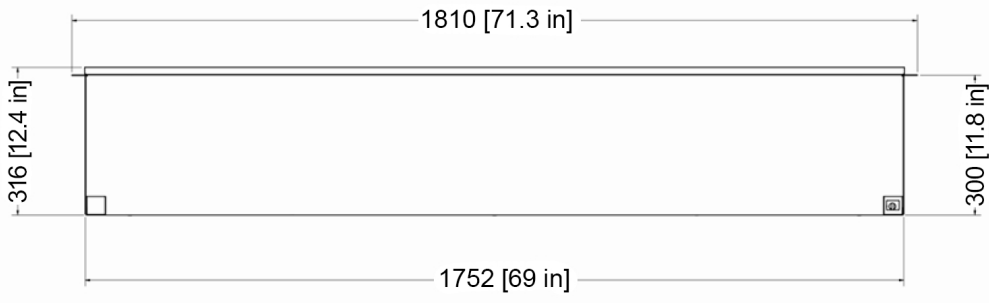

E72 Specifications: 1-Sided

MODEL	HEIGHT	WIDTH	DEPTH
E72	24"	69"	11 13/16"
	610mm	1752mm	300mm

BOXED WEIGHT	UNBOXED WEIGHT
82KG (181lbs)	71.55KG (158lbs)