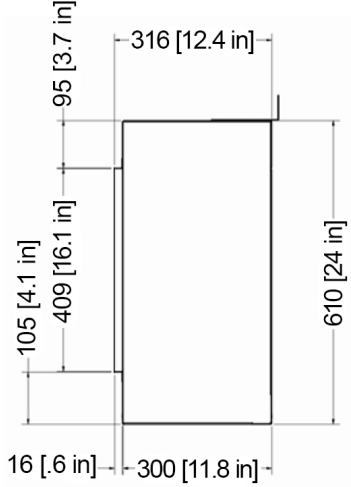

E72 Specifications: 1-Sided

MODEL	HEIGHT	WIDTH	DEPTH
E72	24"	69"	11 13/16"
	610mm	1752mm	300mm

BOXED WEIGHT	UNBOXED WEIGHT
82KG (181lbs)	71.55KG (158lbs)