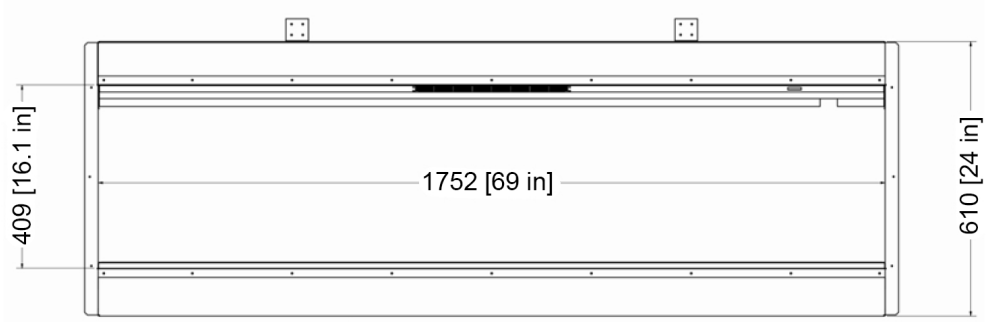

E72 Specifications: 1-Sided

MODEL	HEIGHT	WIDTH	DEPTH
E72	24"	69"	11 13/16"
	610mm	1752mm	300mm

BOXED WEIGHT	UNBOXED WEIGHT
82KG (181lbs)	71.55KG (158lbs)