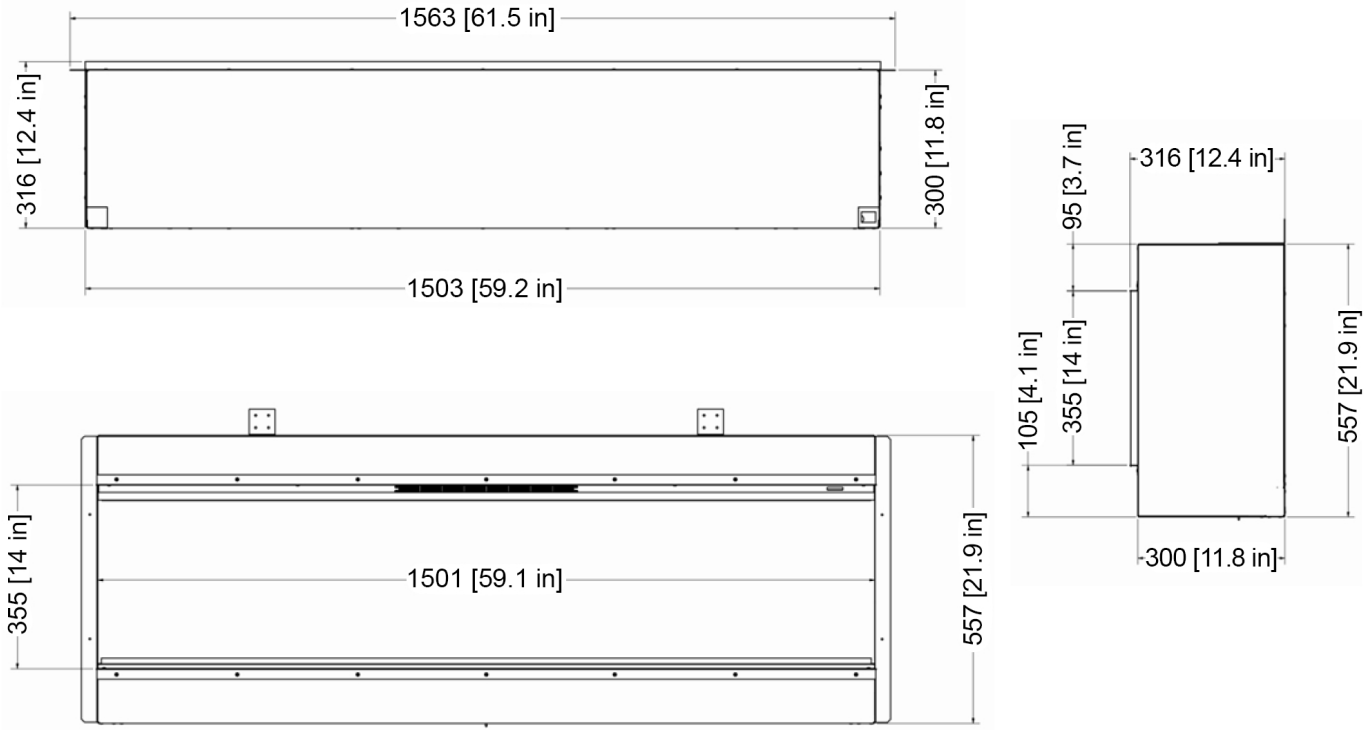

# E60 Specifications: 1-Sided

MODEL	HEIGHT	WIDTH	DEPTH
<b>E60</b>	21 15/16"	59 3/16"	11 13/16"
	557mm	1503mm	300mm

<b>BOXED WEIGHT</b>	<b>UNBOXED WEIGHT</b>
62KG (137lbs)	51.55KG (114lbs)