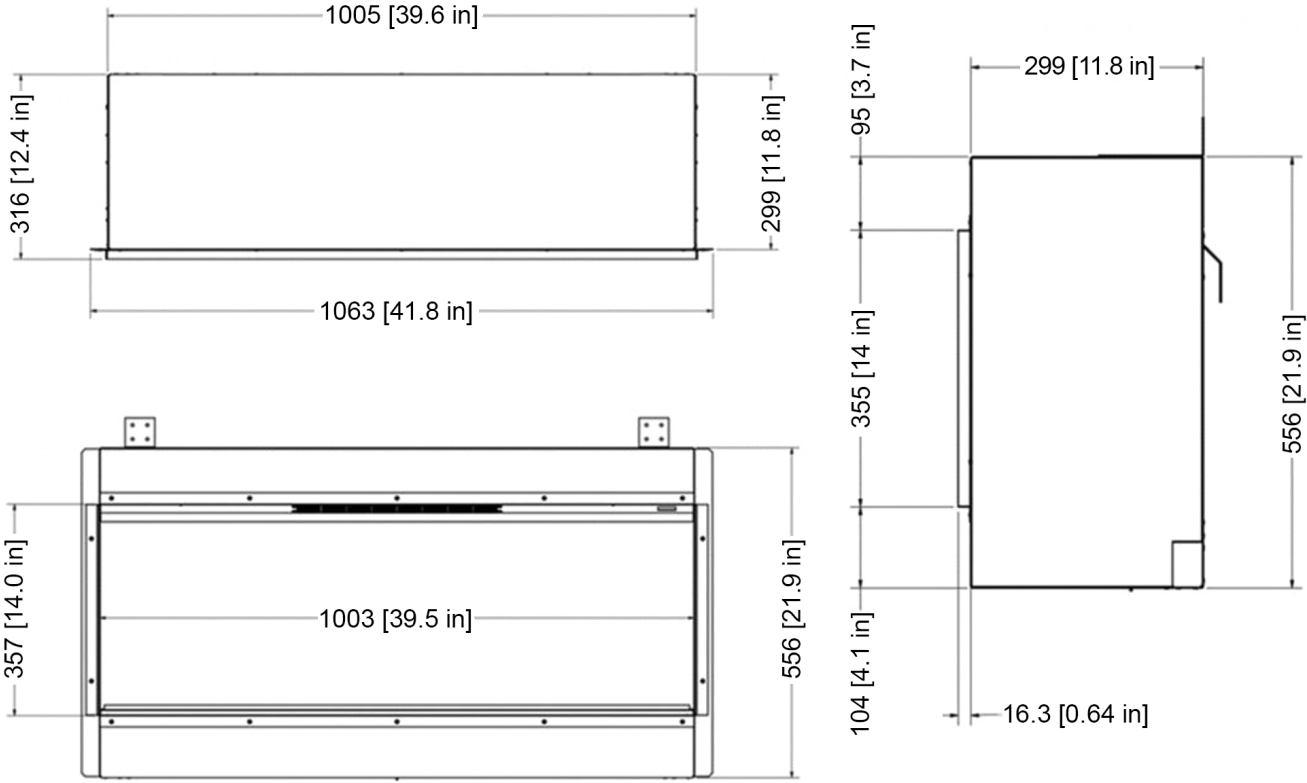

E40 Specifications: 1-Sided

MODEL	HEIGHT	WIDTH	DEPTH
E40	21 7/8"	39 9/16"	11 13/16"
	556mm	1005mm	300mm

BOXED WEIGHT	UNBOXED WEIGHT
44KG (97lbs)	33.55KG (74lbs)