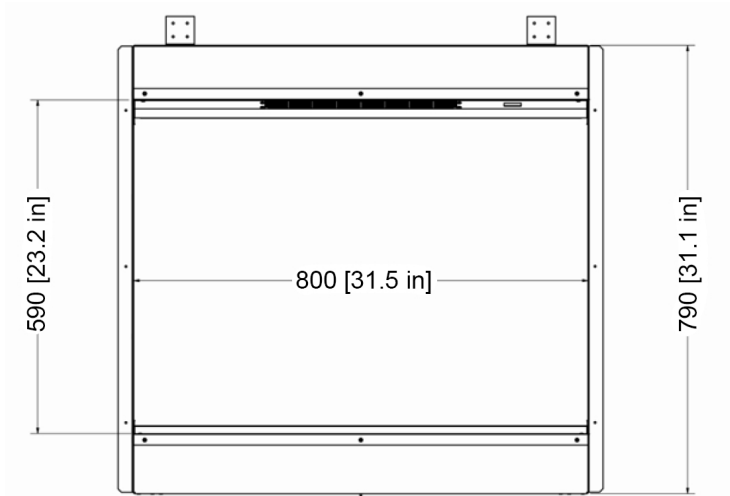

# E32H Specifications: 1-Sided

MODEL	HEIGHT	WIDTH	DEPTH
<b>E32H</b>	31 1/8"	31 9/16"	11 13/16"
	790mm	802mm	300mm

<b>BOXED WEIGHT</b>	<b>UNBOXED WEIGHT</b>
48KG (106lbs)	37.55KG (83lbs)