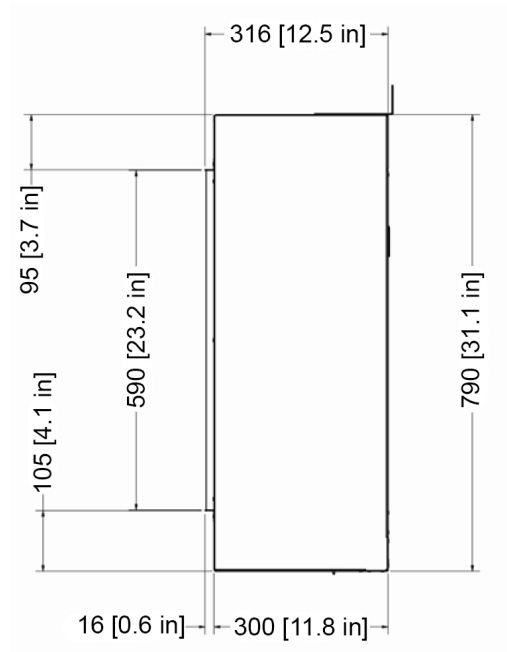

# E32H Specifications: 1-Sided

MODEL	HEIGHT	WIDTH	DEPTH
<b>E32H</b>	31 1/8"	31 9/16"	11 13/16"
	790mm	802mm	300mm

<b>BOXED WEIGHT</b>	<b>UNBOXED WEIGHT</b>
48KG (106lbs)	37.55KG (83lbs)