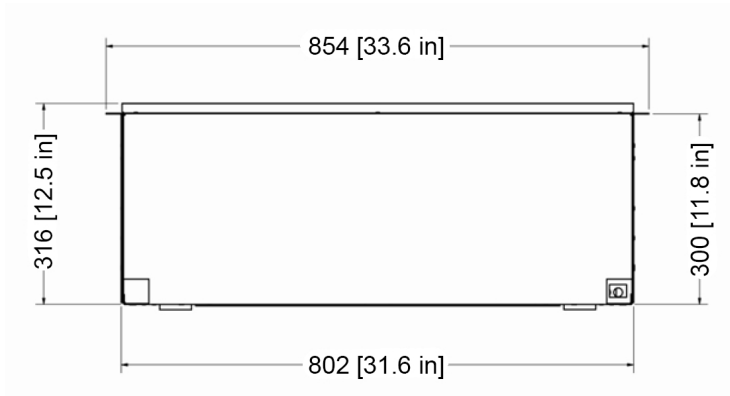

# E32H Specifications: 1-Sided

MODEL	HEIGHT	WIDTH	DEPTH
<b>E32H</b>	31 1/8"	31 9/16"	11 13/16"
	790mm	802mm	300mm

<b>BOXED WEIGHT</b>	<b>UNBOXED WEIGHT</b>
48KG (106lbs)	37.55KG (83lbs)