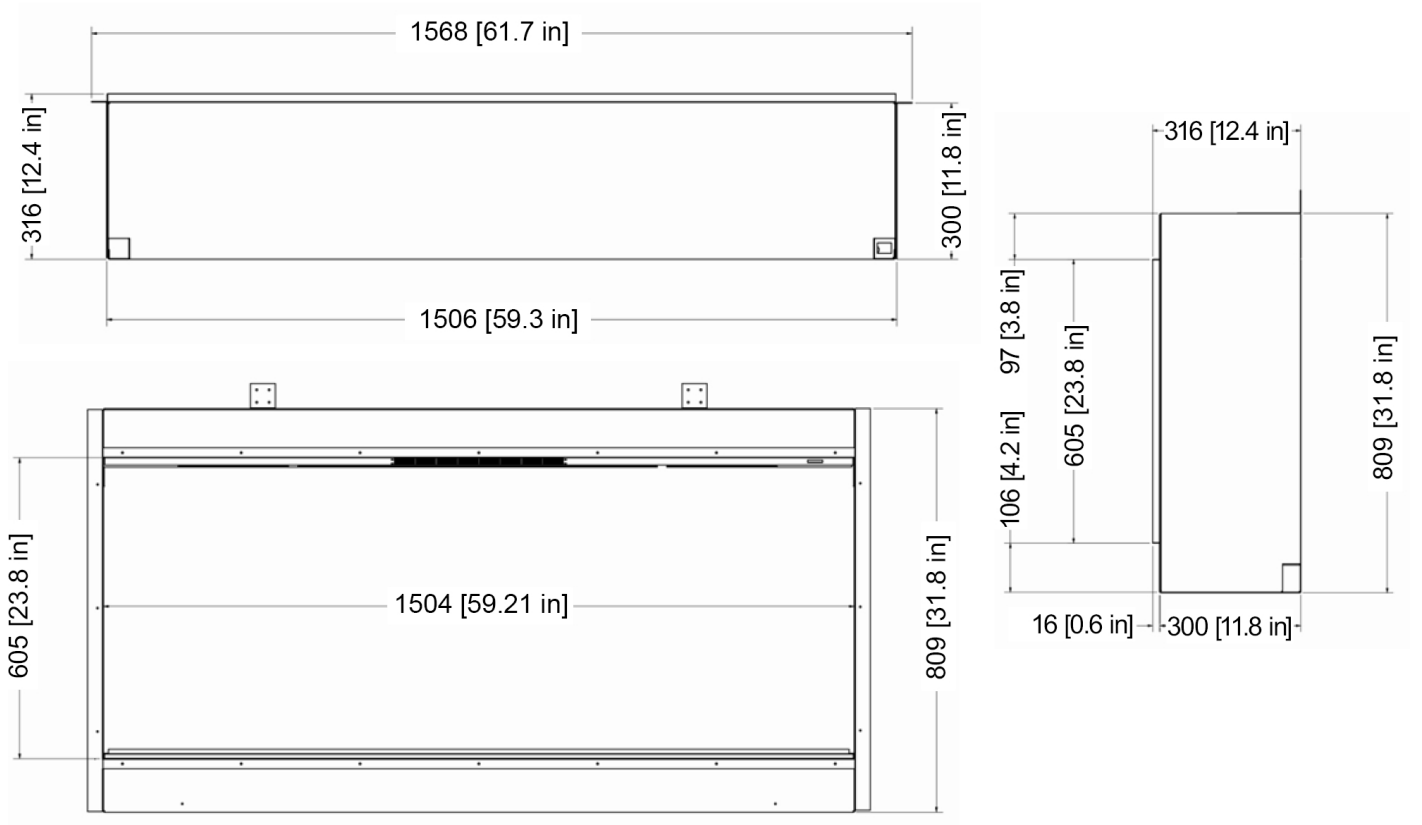

# E1560 Specification: 1-Sided

MODEL	HEIGHT	WIDTH	DEPTH
<b>E1560</b>	31 7/8"	59 5/16"	11 13/16"
	809mm	1506mm	300mm

<b>BOXED WEIGHT</b>	<b>UNBOXED WEIGHT</b>
84KG (185lbs)	73.55KG (162lbs)