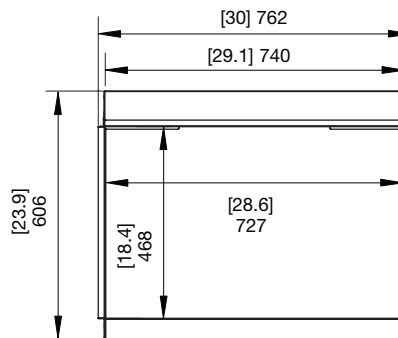

Motion 30 Specifications

Technical Specifications

Volts / Amps	LED Lamps (No heat)	High Heat		Heats on Average		Viewing Area Size	Minimum Wall Length
		(120V)	(240V)	(120V)	(240V)		
120V / 13A / 60Hz 240V / 13A / 60Hz	30 Watts	1,500W 5,000 BTU/h	3,000W 10,000 BTU/h	27.9m² [300 ft²]	55.8m² [600 ft²]	727mm [28.6in]	762mm [30in]

Application	Indoor
Surround Colour	Black
SKU's	US.ESF.MN.30SS, US.ESF.MN.30BY, US.ESF.MN.30LC, US.ESF.MN.30RC
Materials	Mild Steel with Satin Powder-coat, Toughened Glass
Approx. Weight	23.2kg [51lbs]
Type	Electric

C US
605960

Physical model dimensions should be verified against cut out dimensions BEFORE installation begins to confirm tolerances align.

FOR MORE INFORMATION PLEASE REFERENCE THE CLEARANCE & INSTALLATION MANUAL