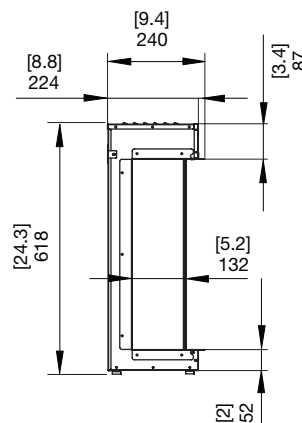

Motion 30 Specifications

Technical Specifications

Volts / Amps	LED Lamps (No heat)	High Heat		Heats on Average		Viewing Area Size	Minimum Wall Length
		(120V)	(240V)	(120V)	(240V)		
120V / 13A / 60Hz 240V / 13A / 60Hz	30 Watts	1,500W 5,000 BTU/h	3,000W 10,000 BTU/h	27.9m² [300 ft²]	55.8m² [600 ft²]	727mm [28.6in]	762mm [30in]

Application	Indoor
Surround Colour	Black
SKU's	US.ESF.MN.30SS, US.ESF.MN.30BY, US.ESF.MN.30LC, US.ESF.MN.30RC
Materials	Mild Steel with Satin Powder-coat, Toughened Glass
Approx. Weight	23.2kg [51lbs]
Type	Electric

C US
605960

Physical model dimensions should be verified against cut out dimensions BEFORE installation begins to confirm tolerances align.

FOR MORE INFORMATION PLEASE REFERENCE THE CLEARANCE & INSTALLATION MANUAL