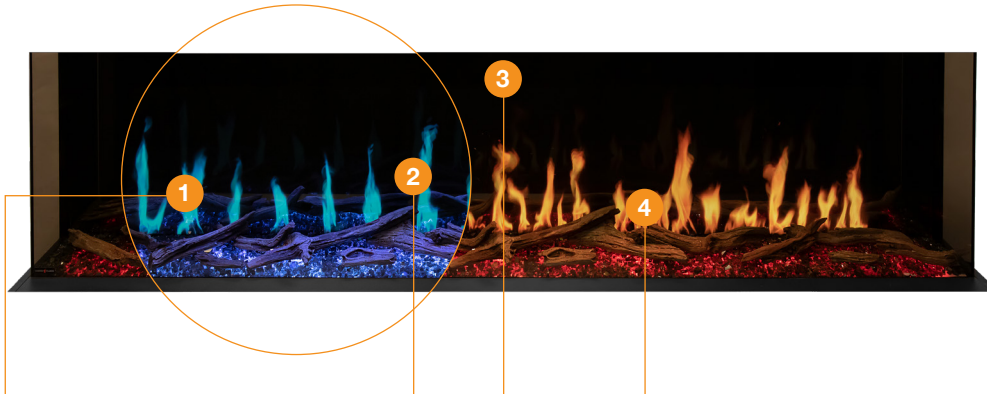

Motion design features

Available in four styles (Single Sided, Bay, Left Corner & Right Corner) in multiple sizes.