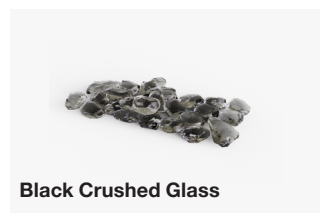

Included Accessories