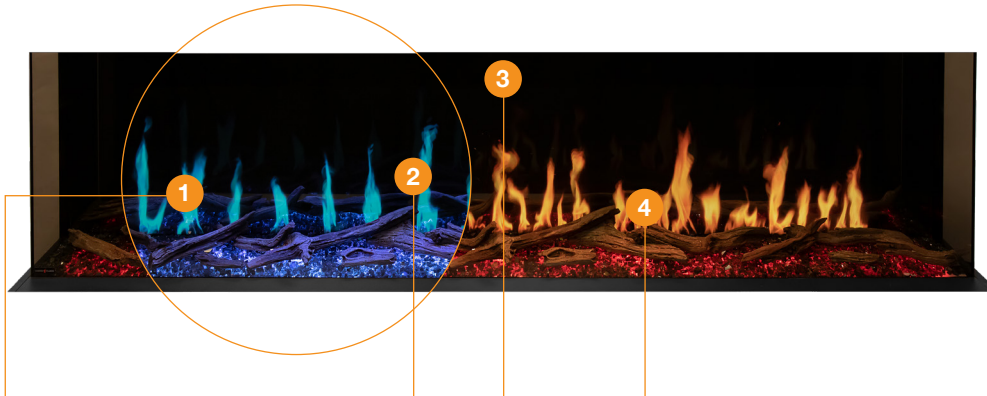

Motion design features

Available in four styles (Single Sided, Bay, Left Corner & Right Corner) in multiple sizes.