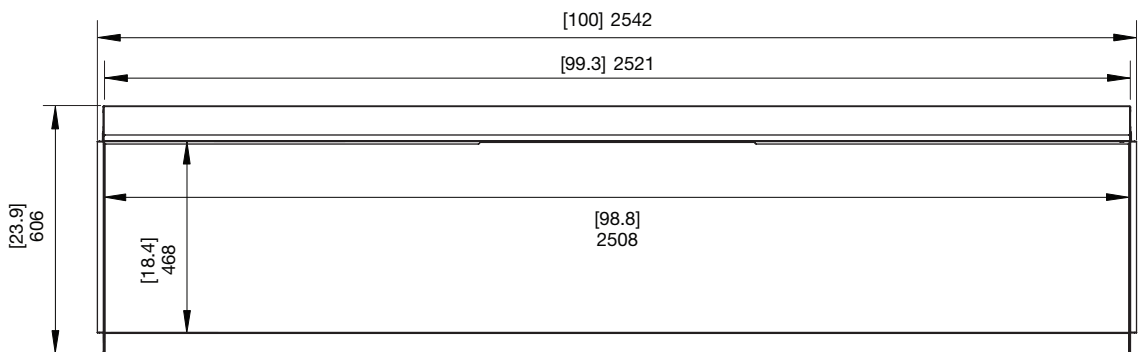

Motion 100 Specifications

Technical Specifications

Construction

Volts / Amps	LED Lamps (No heat)	High Heat		Heats on Average		Viewing Area Size	Minimum Wall Length
		(120V)	(240V)	(120V)	(240V)		
120V / 13A / 60Hz 240V / 13A / 60Hz	71 Watts	1,500W 5,000 BTU/h	3,000W 10,000 BTU/h	27.9m² [300 ft²]	55.8m² [600 ft²]	2508mm [98.8in]	2542mm [100in]

Application	Indoor
Surround Colour	Black
SKU's	US.ESF.MN.100SS, US.ESF.MN.100BY, US.ESF.MN.100LC, US.ESF.MN.100RC
Materials	Mild Steel with Satin Powder-coat, Toughened Glass
Approx. Weight	105kg [231.5lbs]
Type	Electric

Physical model dimensions should be verified against cut out dimensions BEFORE installation begins to confirm tolerances align.

FOR MORE INFORMATION PLEASE REFERENCE THE CLEARANCE & INSTALLATION MANUAL