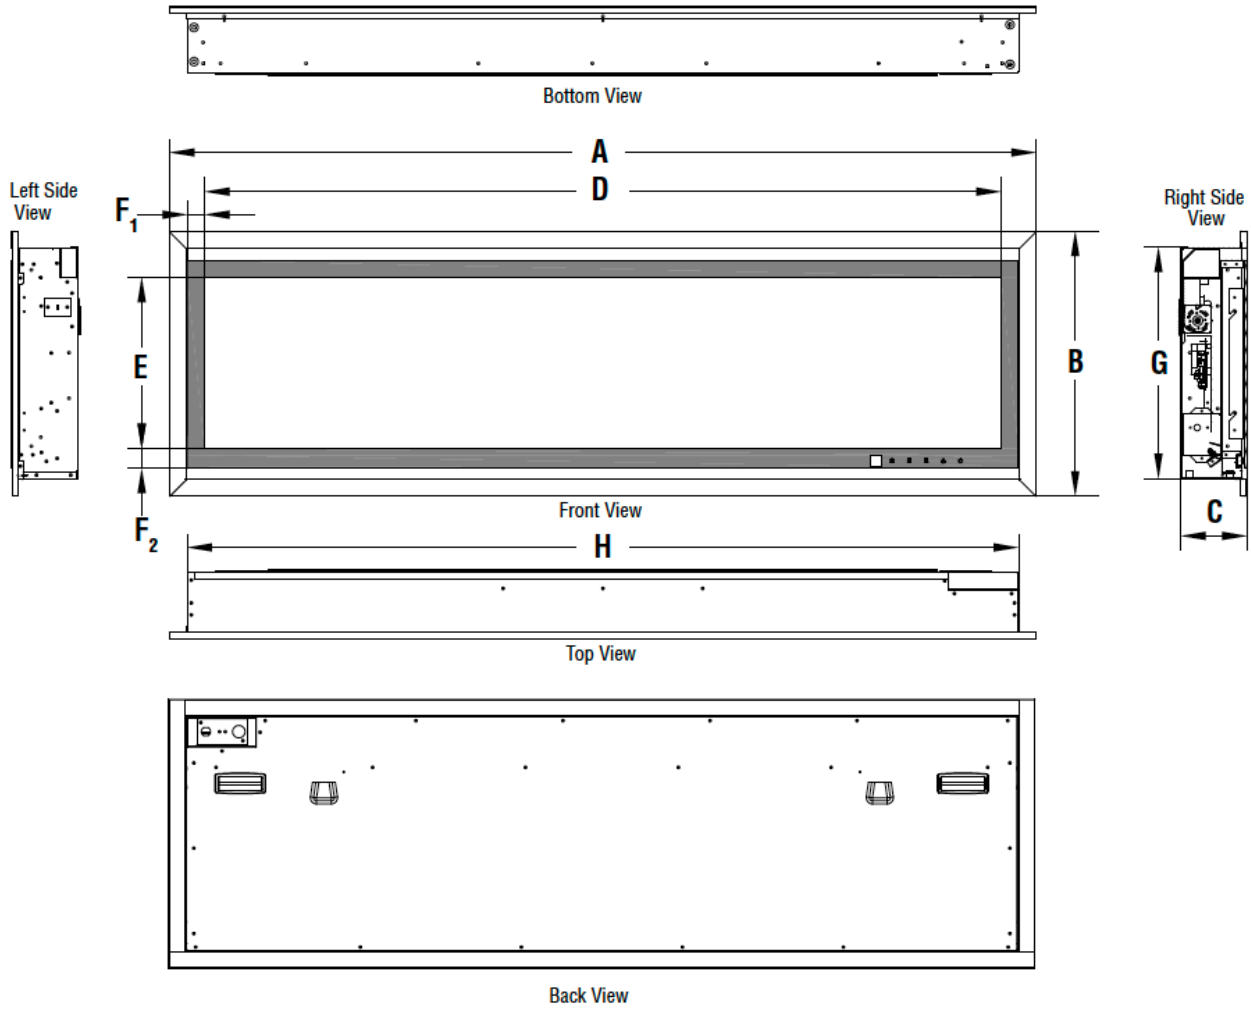

FEATURED ERL2055 shown with yellow flame setting and smoked crystal ember bed

STANDARD FEATURES (INCLUDED)

Smoked crystals shown with LED ember bed

Multi-Function Remote (Included)

REMOTE FEATURES

● Main Power	On + Off
● Flame Intensity (Yellow)	4 levels + Off
● Ember Bed Lighting	Variable + Off
● Heater & Blower	High, Low, T-stat + Off
● Timer Setting	30 minutes to 8 hours

APPLIANCE SPECIFICATIONS

ERL 2000 DIMENSIONS

	45"	55"
A	49-7/8"	59-7/8"
B	18-3/8"	18-3/8"
C	4-5/8"	4-5/8"
D	45"	55"
E	11-7/8"	11-7/8"
F ₁	1-1/4"	1-1/4"
F ₂	1-3/8"	1-3/8"
G	16"	16"
H	47-1/2"	57-1/2"

FRAMING SPECIFICATIONS