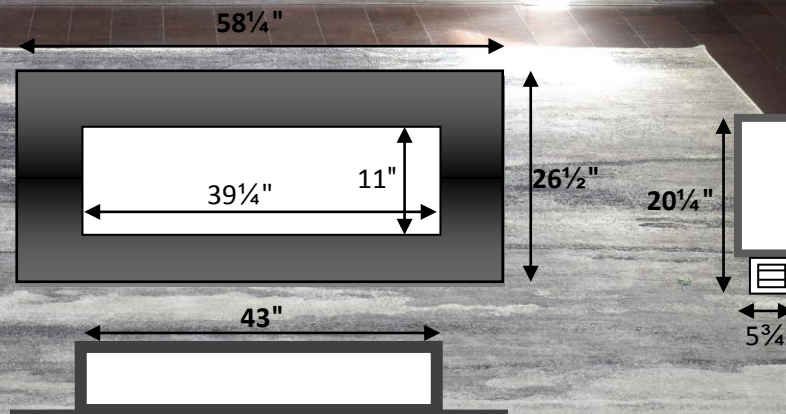

## TECHNICAL SPECIFICATION

MODEL	EF69 - L/P
APPROVAL	CSA
VOLTS	120V
AMPS	12.5A
WATTS	1500W
HEATER	HIGH 1500W LOW 750W
NO HEATER	25W
LED FLAME	
BACK LIGHT	13W(OPTIONAL) GREEN / RED / BLUE
MOTOR	4W
SLEEP TIMER	1/2H-9H
CONTROLLABLE	16°C-28°C
TEMPERATURE	
SHIPPING SIZE	59¾"x8½"x28¾"
SHIPPING WEIGHT	96 lbs
PLUG LOCATION	RIGHT SIDE
CORD LENGTH	70¾"
APPROX.HEATING AREA	400sf