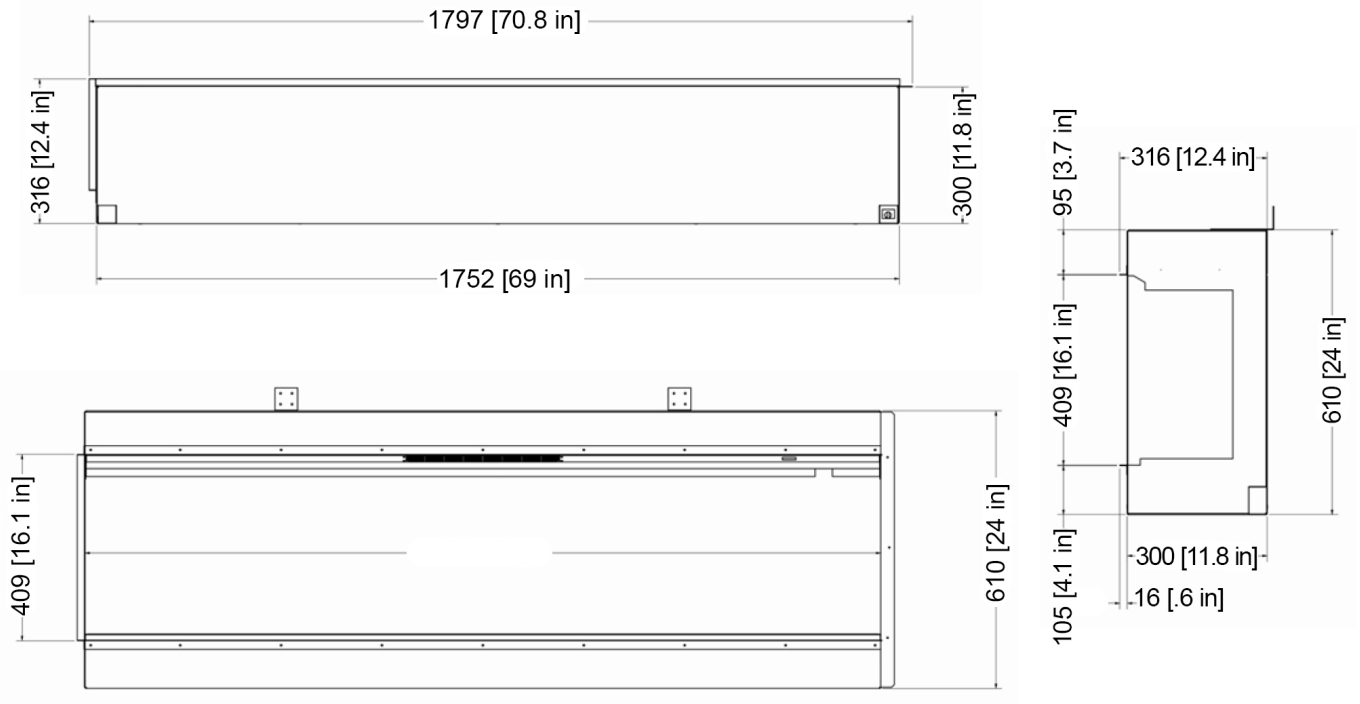

OPTIONAL ACCESSORIES

PRODUCT	ITEM CODE
E TABLET	EV-ES-TAB

PRODUCT	ITEM CODE
WOODLAND LOG SET	MDL-FM-WD-01

CUT SHEET

E72 3-SIDED

MODEL	HEIGHT	WIDTH	DEPTH
E72	24"	69"	11 13/16"
	610mm	1752mm	300mm

BOXED WEIGHT	UNBOXED WEIGHT
82KG (181lbs)	71.55KG (158lbs)

CUT SHEET

E72 CORNER STYLE

MODEL	HEIGHT	WIDTH	DEPTH
E72	24"	69"	11 13/16"
	610mm	1752mm	300mm

BOXED WEIGHT	UNBOXED WEIGHT
82KG (181lbs)	71.55KG (158lbs)

CUT SHEET

E72 SINGLE-SIDED

MODEL	HEIGHT	WIDTH	DEPTH
E72	24"	69"	11 13/16"
	610mm	1752mm	300mm