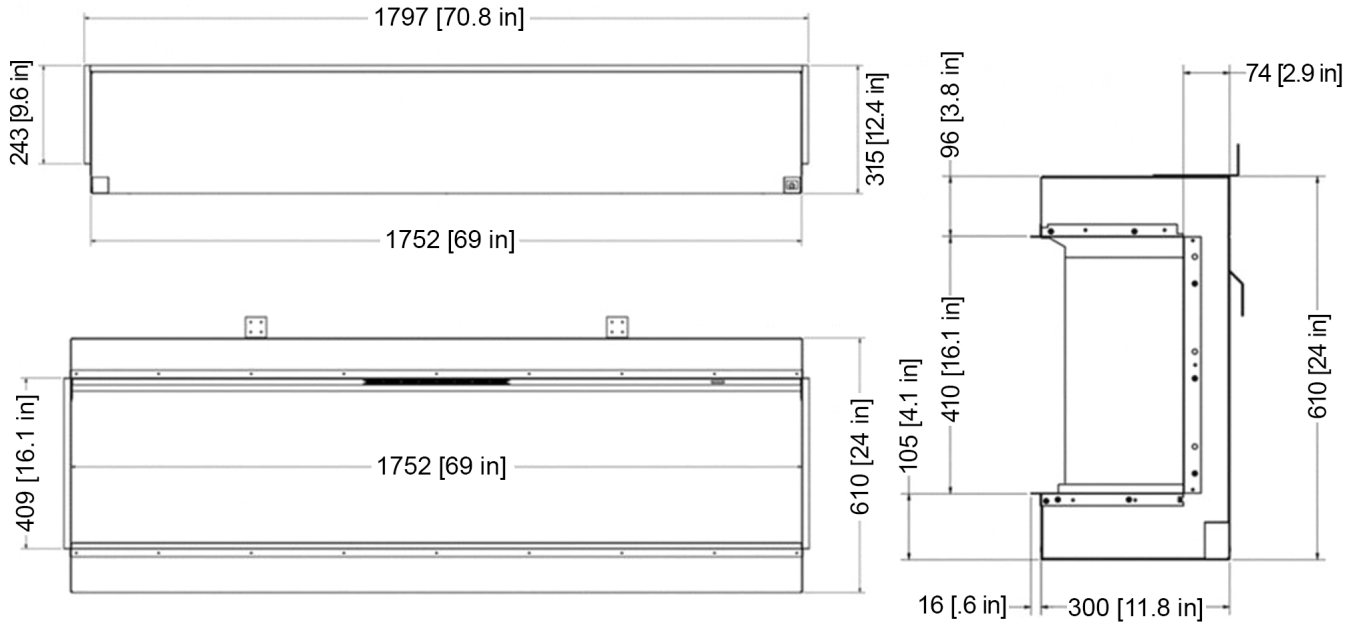

OPTIONAL ACCESSORIES

PRODUCT	ITEM CODE
E TABLET	EV-ES-TAB

PRODUCT	ITEM CODE
WOODLAND LOG SET	MDL-FM-WD-01

CUT SHEET

E72 3-SIDED

MODEL	HEIGHT	WIDTH	DEPTH
E72	24"	69"	11 13/16"
	610mm	1752mm	300mm

BOXED WEIGHT	UNBOXED WEIGHT
82KG (181lbs)	71.55KG (158lbs)

CUT SHEET

E72 CORNER STYLE

MODEL	HEIGHT	WIDTH	DEPTH
E72	24"	69"	11 13/16"
	610mm	1752mm	300mm

BOXED WEIGHT	UNBOXED WEIGHT
82KG (181lbs)	71.55KG (158lbs)

CUT SHEET

E72 SINGLE-SIDED

MODEL	HEIGHT	WIDTH	DEPTH
E72	24"	69"	11 13/16"
	610mm	1752mm	300mm