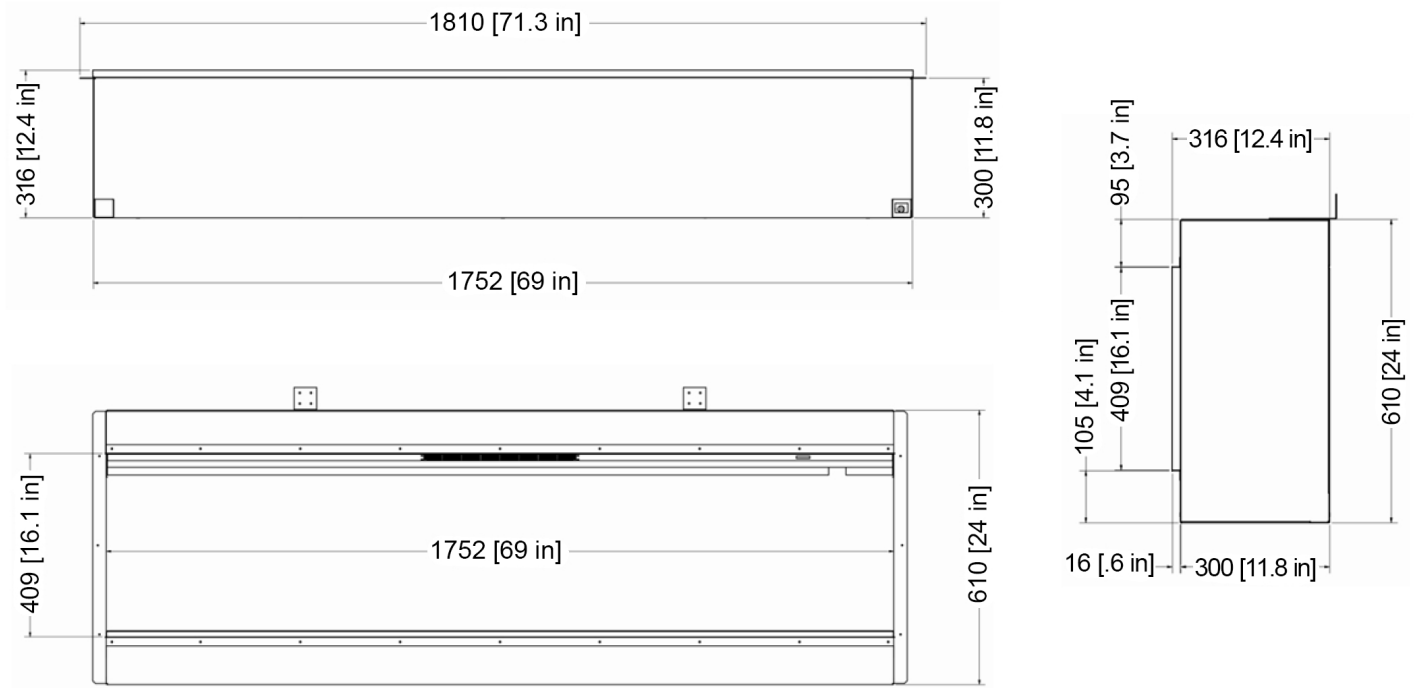

OPTIONAL ACCESSORIES

PRODUCT	ITEM CODE
E TABLET	EV-ES-TAB

PRODUCT	ITEM CODE
WOODLAND LOG SET	MDL-FM-WD-01

CUT SHEET

E72 3-SIDED

MODEL	HEIGHT	WIDTH	DEPTH
E72	24"	69"	11 13/16"
	610mm	1752mm	300mm

BOXED WEIGHT	UNBOXED WEIGHT
82KG (181lbs)	71.55KG (158lbs)

CUT SHEET

E72 CORNER STYLE

MODEL	HEIGHT	WIDTH	DEPTH
E72	24"	69"	11 13/16"
	610mm	1752mm	300mm

BOXED WEIGHT	UNBOXED WEIGHT
82KG (181lbs)	71.55KG (158lbs)

CUT SHEET

E72 SINGLE-SIDED

MODEL	HEIGHT	WIDTH	DEPTH
E72	24"	69"	11 13/16"
	610mm	1752mm	300mm

BOXED WEIGHT	UNBOXED WEIGHT
82KG (181lbs)	71.55KG (158lbs)