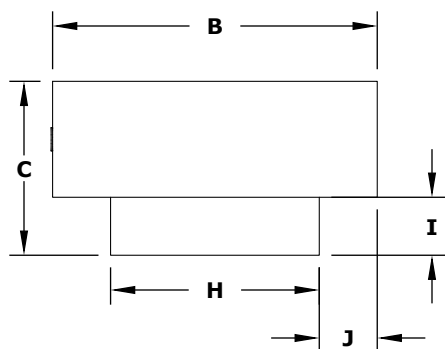

DEL MAR CONCRETE FIRE PIT

ISOMETRIC VIEW

TOP VIEW

RIGHT SIDE VIEW

FRONT SIDE VIEW

SKU	A	B	C	D	E	F	G	H	I	J	BTU
OPT-CORGFRC48	48"	28"	15"	32"	12"	24"	38"	18"	5"	5"	65,000
OPT-DEL6028	60"	28"	15"	44"	12"	30"	50"	18"	5"	5"	65,000
OPT-DEL7228	72"	28"	15"	56"	12"	42"	62"	18"	5"	5"	65,000
OPT-DEL8428	84"	28"	15"	68"	12"	54"	74"	18"	5"	5"	65,000
OPT-DEL9628	96"	28"	15"	80"	12"	72"	86"	18"	5"	5"	65,000

Fire Pit Material: GFRC Concrete
 Finish: Smooth Concrete
 Pan Material: 304 Stainless Steel
 Burner Material: 304 Stainless Steel

Standard 2" Depth on all pans

110V ELECTRONIC IGNITION
 ANSI Z21.97-(2017) / CSA 2.41-(2017)