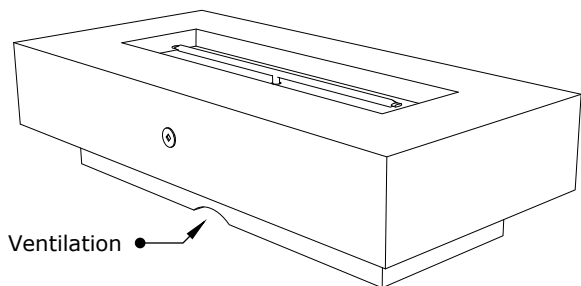

DEL MAR CONCRETE FIRE PIT

ISOMETRIC VIEW

TOP VIEW

RIGHT SIDE VIEW

FRONT SIDE VIEW

SKU	A	B	C	D	E	F	G	H	I	J	BTU
OPT-CORGFRC48	48"	28"	15"	32"	12"	24"	38"	18"	5"	5"	65,000
OPT-DEL6028	60"	28"	15"	44"	12"	30"	50"	18"	5"	5"	65,000
OPT-DEL7228	72"	28"	15"	56"	12"	42"	62"	18"	5"	5"	65,000
OPT-DEL8428	84"	28"	15"	68"	12"	54"	74"	18"	5"	5"	65,000
OPT-DEL9628	96"	28"	15"	80"	12"	72"	86"	18"	5"	5"	65,000

Fire Pit Material: GFRC Concrete
 Finish: Smooth Concrete
 Pan Material: 304 Stainless Steel
 Burner Material: 304 Stainless Steel

Standard 2" Depth on all pans

110V ELECTRONIC IGNITION
 ANSI Z21.97-(2017) / CSA 2.41-(2017)