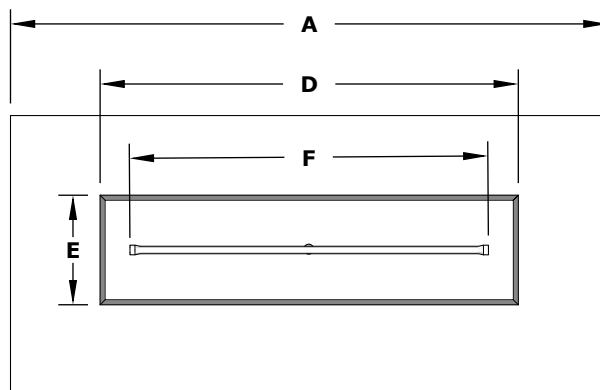

DEL MAR CONCRETE FIRE PIT

ISOMETRIC VIEW

TOP VIEW

RIGHT SIDE VIEW

FRONT SIDE VIEW

SKU	A	B	C	D	E	F	G	H	I	J	BTU
OPT-CORGFRC48	48"	28"	15"	32"	12"	24"	38"	18"	5"	5"	65,000
OPT-DEL6028	60"	28"	15"	44"	12"	30"	50"	18"	5"	5"	65,000
OPT-DEL7228	72"	28"	15"	56"	12"	42"	62"	18"	5"	5"	65,000
OPT-DEL8428	84"	28"	15"	68"	12"	54"	74"	18"	5"	5"	65,000
OPT-DEL9628	96"	28"	15"	80"	12"	72"	86"	18"	5"	5"	65,000

Fire Pit Material: GFRC Concrete
 Finish: Smooth Concrete
 Pan Material: 304 Stainless Steel
 Burner Material: 304 Stainless Steel

Standard 2" Depth on all pans

110V ELECTRONIC IGNITION
 ANSI Z21.97-(2017) / CSA 2.41-(2017)