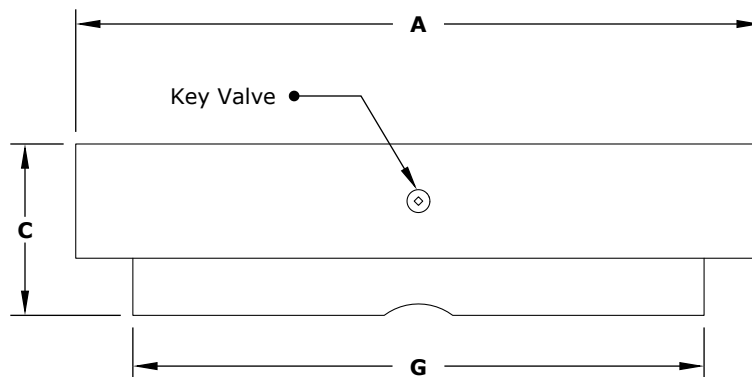

DEL MAR CONCRETE FIRE PIT

ISOMETRIC VIEW

TOP VIEW

RIGHT SIDE VIEW

FRONT SIDE VIEW

SKU	A	B	C	D	E	F	G	H	I	J	BTU
OPT-CORGFRC48	48"	28"	15"	32"	12"	24"	38"	18"	5"	5"	65,000
OPT-DEL6028	60"	28"	15"	44"	12"	30"	50"	18"	5"	5"	65,000
OPT-DEL7228	72"	28"	15"	56"	12"	42"	62"	18"	5"	5"	65,000
OPT-DEL8428	84"	28"	15"	68"	12"	54"	74"	18"	5"	5"	65,000
OPT-DEL9628	96"	28"	15"	80"	12"	72"	86"	18"	5"	5"	65,000

Fire Pit Material: GFRC Concrete
 Finish: Smooth Concrete
 Pan Material: 304 Stainless Steel
 Burner Material: 304 Stainless Steel

Standard 2" Depth on all pans

110V ELECTRONIC IGNITION
 ANSI Z21.97-(2017) / CSA 2.41-(2017)