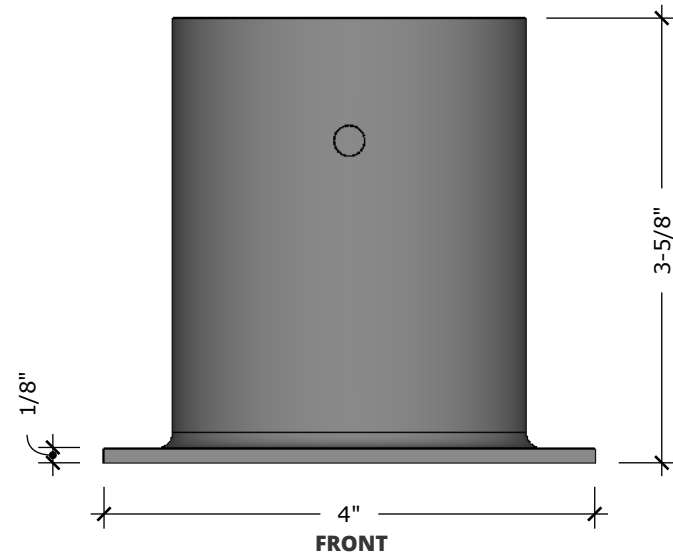

Holes for Self Tapping Screws (x3)

Holes for Anchors

PERSPECTIVE

FRONT

TOP

Deck Post for TOP Torches

Part Number	OPT-TTDP
Material	STEEL
Finishes	POWDERCOAT
Weight	1.5 LBS