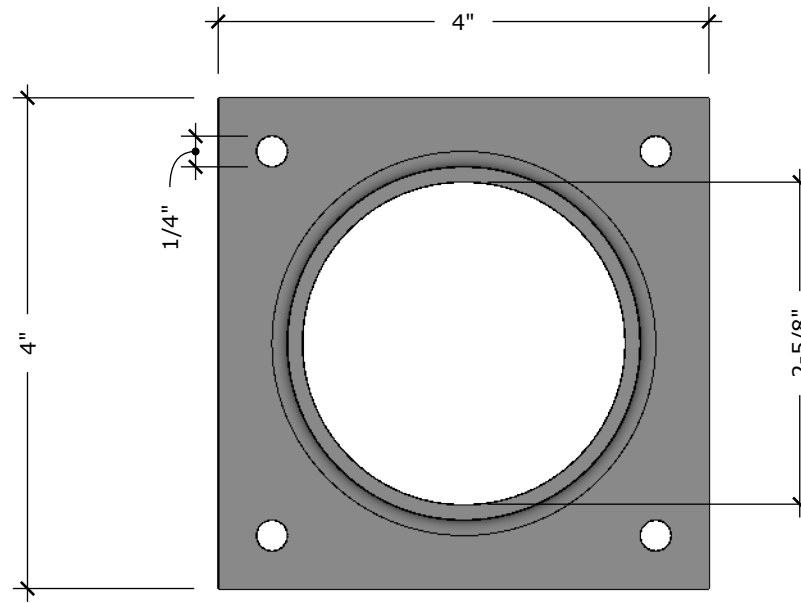

Holes for Self Tapping Screws (x3)

Holes for Anchors

PERSPECTIVE

FRONT

TOP

Deck Post for TOP Torches

Part Number	OPT-TTDP
Material	STEEL
Finishes	POWDERCOAT
Weight	1.5 LBS