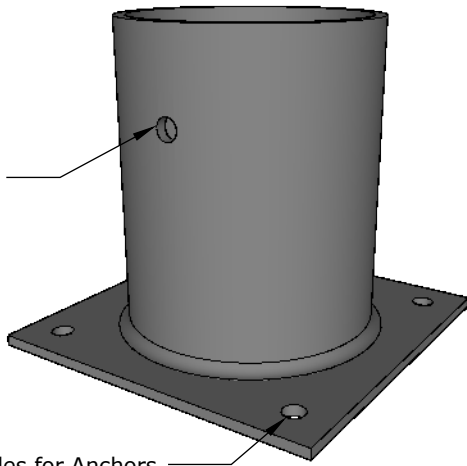

Holes for Self Tapping Screws (x3)

Holes for Anchors

PERSPECTIVE

FRONT

TOP

Deck Post for TOP Torches

Part Number	OPT-TTDP
Material	STEEL
Finishes	POWDERCOAT
Weight	1.5 LBS