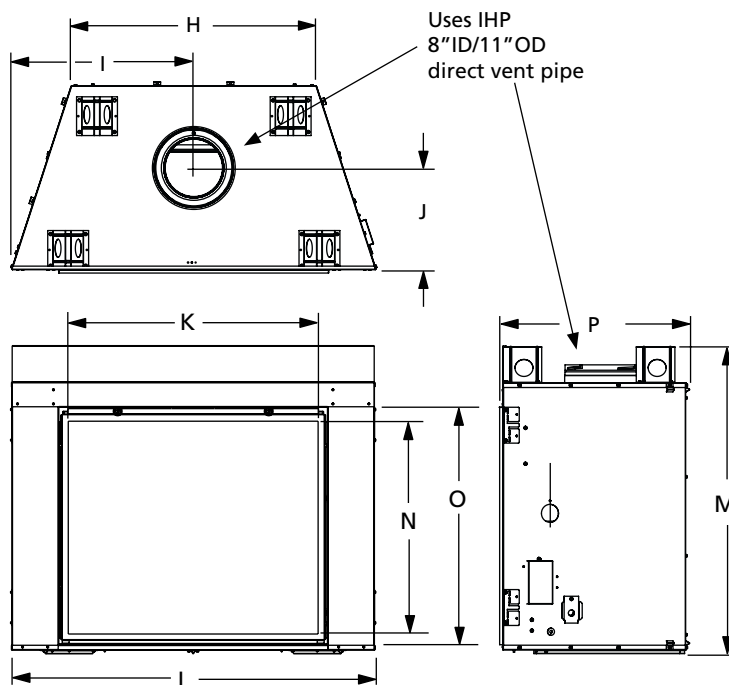

Classic Style

Mission Style

FLAT WALL FRAMING SPECIFICATIONS

	DRT6340	DRT6345
A	50-3/4"	56-7/8"
B	45"	50"
C	26"	26"

CORNER FRAMING SPECIFICATIONS

	DRT6340	DRT6345
D	50-5/8"	56-3/4"
E	83-5/8"	89-7/8"
F	41-7/8"	44-7/8"
G	59-1/8"	63-1/2"

APPLIANCE SPECIFICATIONS

	DRT6340	DRT6345
H	34"	40-1/8"
I	25-5/16"	28-3/8"
J	14-1/8"	14-1/8"
K	34-3/4"	40-59/64"
L	50-5/8"	56-11/16"
M	45"	50"
N	29-9/32"	34-1/2"
O	33-3/32"	38-3/32"
P	26-15/32"	26-15/32"