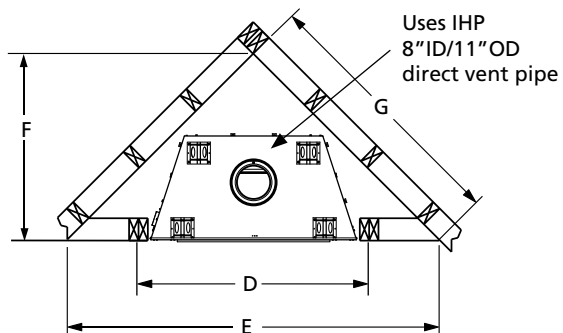

Classic Style

Mission Style

FLAT WALL FRAMING SPECIFICATIONS

	DRT6340	DRT6345
A	50-3/4"	56-7/8"
B	45"	50"
C	26"	26"

CORNER FRAMING SPECIFICATIONS

	DRT6340	DRT6345
D	50-5/8"	56-3/4"
E	83-5/8"	89-7/8"
F	41-7/8"	44-7/8"
G	59-1/8"	63-1/2"

APPLIANCE SPECIFICATIONS

	DRT6340	DRT6345
H	34"	40-1/8"
I	25-5/16"	28-3/8"
J	14-1/8"	14-1/8"
K	34-3/4"	40-59/64"
L	50-5/8"	56-11/16"
M	45"	50"
N	29-9/32"	34-1/2"
O	33-3/32"	38-3/32"
P	26-15/32"	26-15/32"