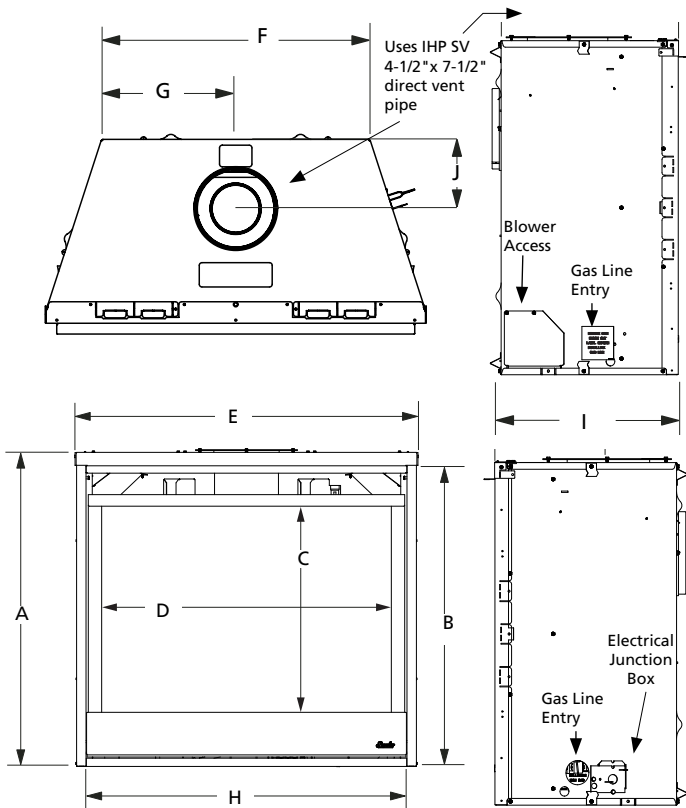

## APPLIANCE SPECIFICATIONS

	DRT3535	DRT3540	DRT3545
A	32-1/8"	37-1/8"	37-1/8"
B	26-5/8"	34-5/8"	34-5/8"
C	19-1/2"	24-1/2"	24-1/2"
D	29-1/4"	34-1/4"	39-1/4"
E	35-1/4"	40-1/4"	45-1/4"
F	25"	30"	35"
G	12-1/2"	15"	17-1/2"
H	32-7/8"	37-7/8"	42-7/8"
I	17"	17"	17"
J	6-7/8"	6-7/8"	6-7/8"