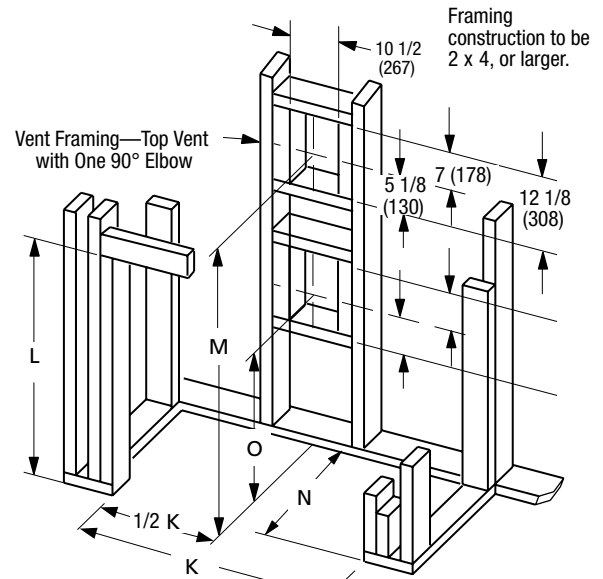

## APPLIANCE SPECIFICATIONS

	DRT3535	DRT3540	DRT3545
A	32-1/8"	37-1/8"	37-1/8"
B	26-5/8"	34-5/8"	34-5/8"
C	19-1/2"	24-1/2"	24-1/2"
D	29-1/4"	34-1/4"	39-1/4"
E	35-1/4"	40-1/4"	45-1/4"
F	25"	30"	35"
G	12-1/2"	15"	17-1/2"
H	32-7/8"	37-7/8"	42-7/8"
I	17"	17"	17"
J	6-7/8"	6-7/8"	6-7/8"

## FLAT WALL FRAMING SPECIFICATIONS

	DRT3535	DRT3540	DRT3545
K	35-7/8"	40-7/8"	45-7/8"
L	36-1/4"*	41-1/4"*	41-1/4"*
M	38-3/4"	43-3/4"	43-3/4"
N	18-1/2"	18-1/2"	18-1/2"
O	23-3/8"	28-1/4"	28-1/4"

\* Includes 4" for fold-up standoffs