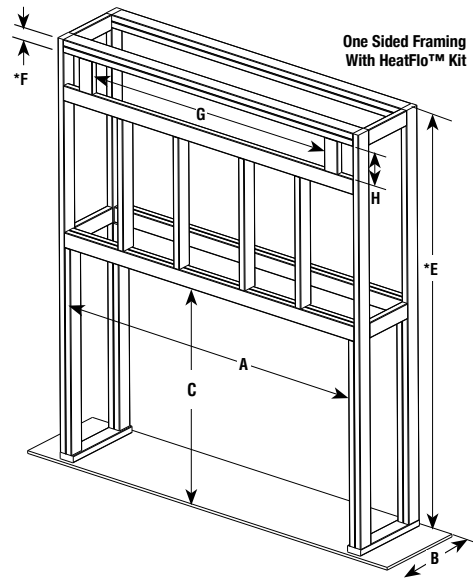

On the Cover: *DRL6084 fireplace with black porcelain interior and platinum crushed glass media*

© 2021 Innovative Hearth Products

785729M 01/21

FRAMING SPECIFICATIONS

One Sided Framing
(Standard Installation)

One Sided Framing
With HeatFlo™ Kit

DRL 6000 SERIES FRAMING DIMENSIONS

Models	A	B	C	E	F	G	H
60" One Sided Framing	74-1/4"	19-1/2"	48-1/2"	84"	—	—	—
60" One Sided Framing HeatFlo Kit	74-1/4"	19-1/2"	48-1/2"	84"	3"	62"	7-1/2"
72" One Sided Framing	86-1/4"	19-1/2"	48-1/2"	84"	—	—	—
72" One Sided Framing HeatFlo Kit	86-1/4"	19-1/2"	48-1/2"	84"	3"	78"	7-1/2"
84" One Sided Framing	98-1/4"	19-1/2"	48-1/2"	84"	—	—	—
84" One Sided Framing HeatFlo Kit	98-1/4"	19-1/2"	48-1/2"	84"	3"	90"	7-1/2"