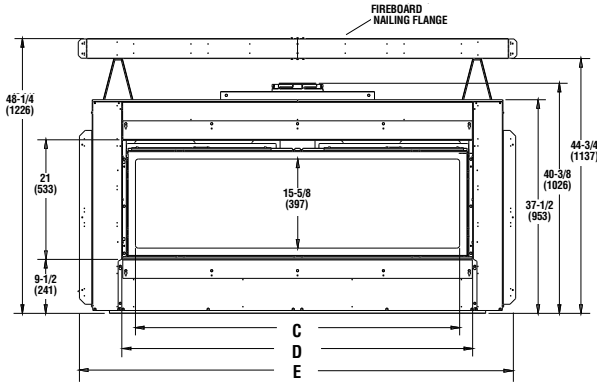

APPLIANCE SPECIFICATIONS

TOP VIEW

FRONT VIEW

DRL 6000 SERIES DIMENSIONS

Models	A	B	C	D	E
60"	74"	37"	56-5/8"	61-1/2"	76-5/8"
72"	86"	43"	68-5/8"	73-1/2"	88-5/8"
84"	98"	49"	80-5/8"	85-1/2"	100-5/8"

RIGHT SIDE VIEW