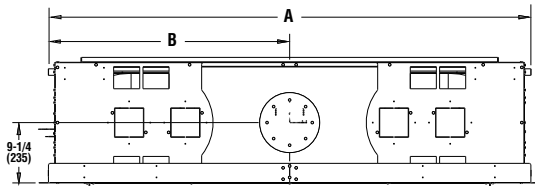

APPLIANCE SPECIFICATIONS

TOP VIEW