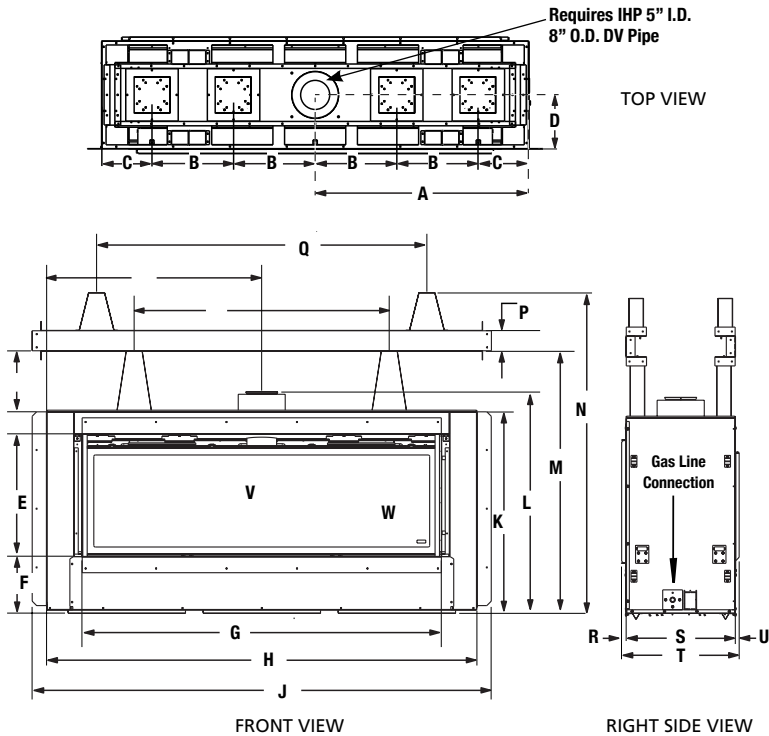

### DRL 4060

A	36-5/8"	H	73-1/4"	Q	43-1/2"
B	14"	J	78-1/4"	R	3/4"
C	8-5/8"	K	34-3/8"	S	18-1/2"
D	9-3/8"	L	37-3/4"	T	19-1/4"
E	20-7/8"	M	44-5/8"	U	5/8"
F	9-3/4"	N	54-5/8"	V	57-1/8"
G	61-1/4"	P	3-1/2"	W	15-1/2"