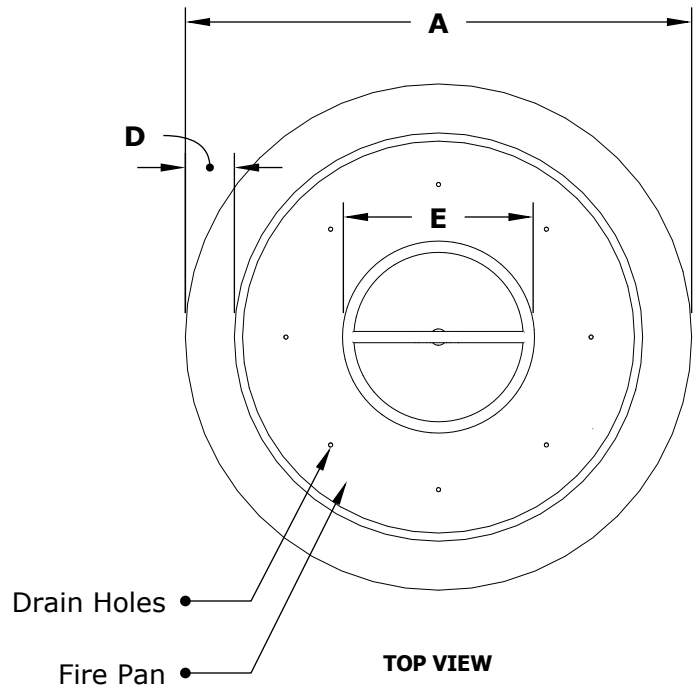

CAZO FIRE BOWL - WOOD GRAIN

ISOMETRIC VIEW

RIGHT SIDE VIEW

FRONT SIDE VIEW

SKU	A	B	C	D	E	BTU
OPT-24RWGFO	24"	8"	12"	2"	8"	45,000
OPT-32RWGFO	32"	10"	12"	3"	12"	65,000

Fire Bowl Material: GFRC Concrete
Finish: Wood Grain Finish
Pan Material: 304 Stainless Steel
Burner Material: 304 Stainless Steel

12V ELECTRONIC IGNITION
ANSI Z21.97-(2017) / CSA 2.41-(2017)

Includes: Pan, Burner, NG or LP orifice, Whistle Free Hose, Black Lava Rock.