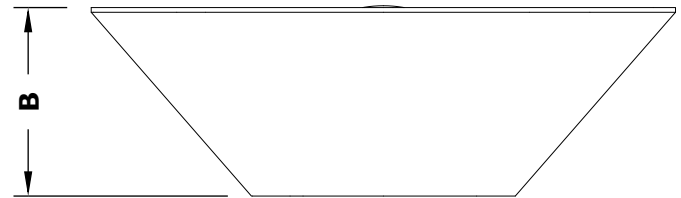

CAZO FIRE BOWL - WOOD GRAIN

ISOMETRIC VIEW

RIGHT SIDE VIEW

FRONT SIDE VIEW

SKU	A	B	C	D	E	BTU
OPT-24RWGFO	24"	8"	12"	2"	8"	45,000
OPT-32RWGFO	32"	10"	12"	3"	12"	65,000

Fire Bowl Material: GFRC Concrete
Finish: Wood Grain Finish
Pan Material: 304 Stainless Steel
Burner Material: 304 Stainless Steel