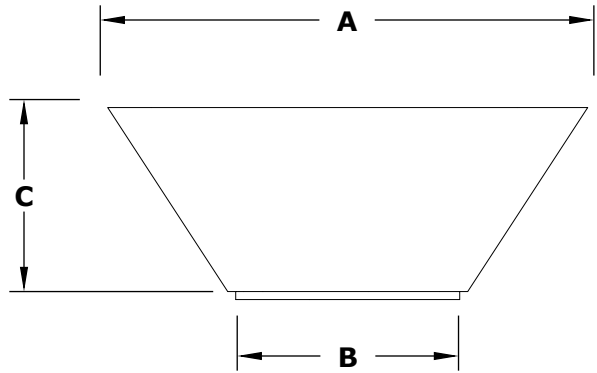

CAZO PLANTER BOWL - POWDER COAT

ISOMETRIC VIEW

RIGHT SIDE VIEW

TOP VIEW

BOTTOM SIDE VIEW

SKU	A	B	C
OPT-R24PCPO	24"	10"	10"
OPT-R30PCPO	30"	16"	12"
OPT-R36PCPO	36"	20"	12"

Bowl Material: Aluminum
Finish: Powder Coat