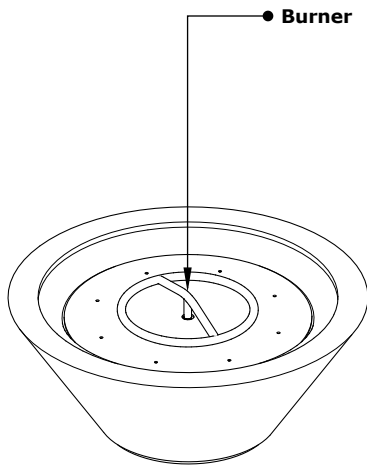

# CAZO FIRE BOWL - POWDER COAT STEEL

**ISOMETRIC VIEW**

**TOP VIEW**

**RIGHT SIDE VIEW**

**FRONT SIDE VIEW**

PART NUMBER	A	B	C	D	BTU
OPT-R24PCFO	24"	10"	10"	8"	45,000
OPT-R24PCFOE12V	24"	10"	10"	8"	45,000
OPT-R30PCFO	30"	16"	12"	10"	65,000
OPT-R30PCFOE12V	30"	16"	12"	10"	65,000
OPT-R36PCFO	36"	20"	12"	10"	65,000
OPT-R36PCFOE12V	36"	20"	12"	10"	65,000

Fire Pit Material: Aluminum  
 Finish: Powder Coat  
 Pan Material: 304 Stainless Steel  
 Burner Material: 304 Stainless Steel  
 Standard 2" Depth on all pans  
**12V ELECTRONIC IGNITION**  
 ANSI Z21.97-(2017) / CSA 2.41-(2017)