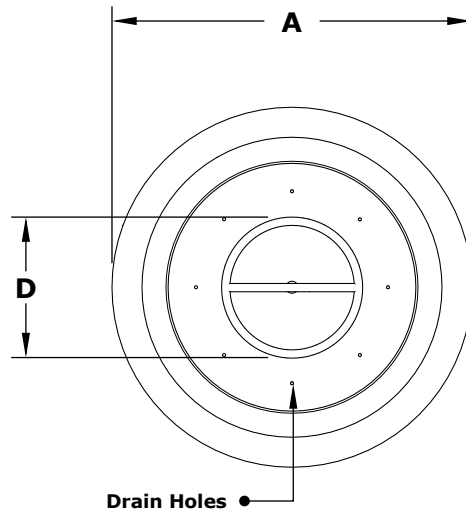

# CAZO FIRE BOWL - POWDER COAT STEEL

**ISOMETRIC VIEW**

**TOP VIEW**

**RIGHT SIDE VIEW**

**FRONT SIDE VIEW**

PART NUMBER	A	B	C	D	BTU
OPT-R24PCFO	24"	10"	10"	8"	45,000
OPT-R24PCFOE12V	24"	10"	10"	8"	45,000
OPT-R30PCFO	30"	16"	12"	10"	65,000
OPT-R30PCFOE12V	30"	16"	12"	10"	65,000
OPT-R36PCFO	36"	20"	12"	10"	65,000
OPT-R36PCFOE12V	36"	20"	12"	10"	65,000

Fire Pit Material: Aluminum  
 Finish: Powder Coat  
 Pan Material: 304 Stainless Steel  
 Burner Material: 304 Stainless Steel  
 Standard 2" Depth on all pans  
**12V ELECTRONIC IGNITION**  
 ANSI Z21.97-(2017) / CSA 2.41-(2017)