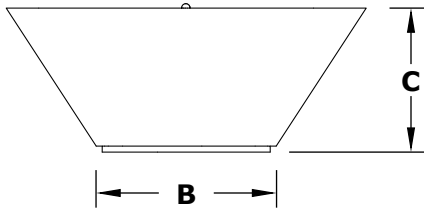

# CAZO FIRE BOWL - POWDER COAT STEEL

**ISOMETRIC VIEW**

**TOP VIEW**

**RIGHT SIDE VIEW**

**FRONT SIDE VIEW**

PART NUMBER	A	B	C	D	BTU
OPT-R24PCFO	24"	10"	10"	8"	45,000
OPT-R24PCFOE12V	24"	10"	10"	8"	45,000
OPT-R30PCFO	30"	16"	12"	10"	65,000
OPT-R30PCFOE12V	30"	16"	12"	10"	65,000
OPT-R36PCFO	36"	20"	12"	10"	65,000
OPT-R36PCFOE12V	36"	20"	12"	10"	65,000

Fire Pit Material: Aluminum  
 Finish: Powder Coat  
 Pan Material: 304 Stainless Steel  
 Burner Material: 304 Stainless Steel  
 Standard 2" Depth on all pans  
**12V ELECTRONIC IGNITION**  
 ANSI Z21.97-(2017) / CSA 2.41-(2017)