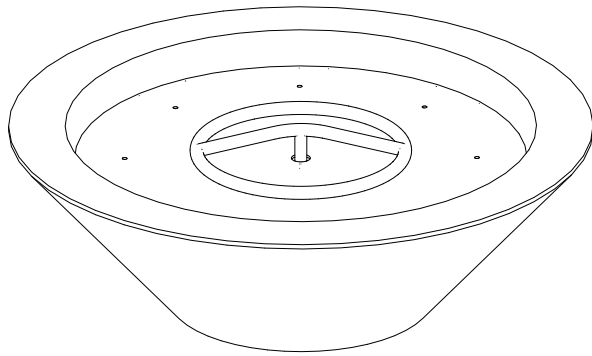

# CAZO FIRE BOWL- GFRC CONCRETE

**ISOMETRIC VIEW**

**TOP VIEW**

**RIGHT SIDE VIEW**

**FRONT SIDE VIEW**

SKU	A	B	C	D	E	BTU
OPT-24RFO	24"	9"	9"	2"	8" Single Ring	45,000
OPT-31RFO	31"	10"	10"	3"	12" Single Ring	65,000
OPT-36RFO	36"	12"	14"	3"	12" Single Ring	65,000
OPT-48RFO	48"	16"	20"	2.5"	18" Double Ring	160,000
OPT-24RFOE12V	24"	9"	9"	2"	8" Single Ring	45,000
OPT-31RFOE12V	31"	10"	10"	3"	12" Single Ring	65,000
OPT-36RFOE12V	36"	12"	14"	3"	12" Single Ring	65,000
OPT-48RFOE12V	48"	16"	20"	2.5"	18" Double Ring	160,000

Fire Bowl Material: GFRC Concrete  
 Finish: Smooth Finish  
 Pan Material: 304 Stainless Steel  
 Burner Material: 304 Stainless Steel

**12V ELECTRONIC IGNITION**  
 ANSI Z21.97-(2017) / CSA 2.41-(2017)