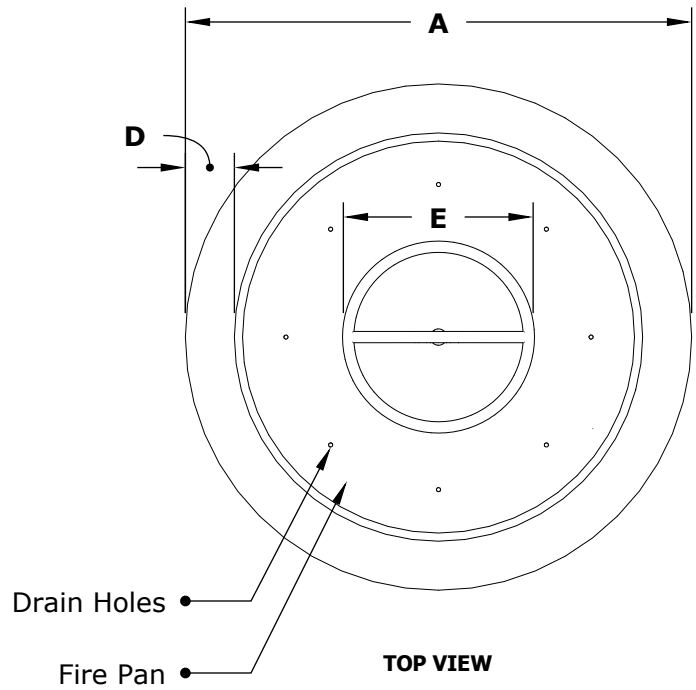

# CAZO FIRE BOWL- GFRC CONCRETE

**ISOMETRIC VIEW**

**TOP VIEW**

**RIGHT SIDE VIEW**

**FRONT SIDE VIEW**

SKU	A	B	C	D	E	BTU
OPT-24RFO	24"	9"	9"	2"	8" Single Ring	45,000
OPT-31RFO	31"	10"	10"	3"	12" Single Ring	65,000
OPT-36RFO	36"	12"	14"	3"	12" Single Ring	65,000
OPT-48RFO	48"	16"	20"	2.5"	18" Double Ring	160,000
OPT-24RFOE12V	24"	9"	9"	2"	8" Single Ring	45,000
OPT-31RFOE12V	31"	10"	10"	3"	12" Single Ring	65,000
OPT-36RFOE12V	36"	12"	14"	3"	12" Single Ring	65,000
OPT-48RFOE12V	48"	16"	20"	2.5"	18" Double Ring	160,000

Fire Bowl Material: GFRC Concrete  
 Finish: Smooth Finish  
 Pan Material: 304 Stainless Steel  
 Burner Material: 304 Stainless Steel

**12V ELECTRONIC IGNITION**  
 ANSI Z21.97-(2017) / CSA 2.41-(2017)

Includes: Pan, Burner, NG or LP orifice, Whistle Free Hose, Black Lava Rock.