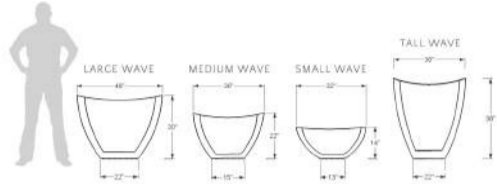

Need a custom Planter? All sizes, colors, and shapes available.

Wave Series Planter

15,000psi Superior Strength Concrete (max rating)
Optional fire-bowl conversion kits available

Wave Large	15,000psi Concrete	48Wx30H	WL4830
Wave Tall	15,000psi Concrete	36Wx38H	WT3638
Wave Medium	15,000psi Concrete	36Wx22H	WM3622
Wave Wide	15,000psi Concrete	44Wx17.5H	WW4417
Wave Small	15,000psi Concrete	32Wx14H	WS3214

Wave Medium shown in Copper

Square Series Planter

15,000psi Superior Strength Concrete (max rating)
Optional fire-bowl conversion kits available

Square Large	15,000psi Concrete	36Wx27H	SL3627
Square Rectangle	15,000psi Concrete	48LX22Hx30W	SR4822
Square Small (Stackable for volume shipping)	15,000psi Concrete	30Wx10H	SS3010
Square Tall	15,000psi Concrete	20Wx38H	ST2038
Square Linear	15,000psi Concrete	72LX20Hx17W	SL7220