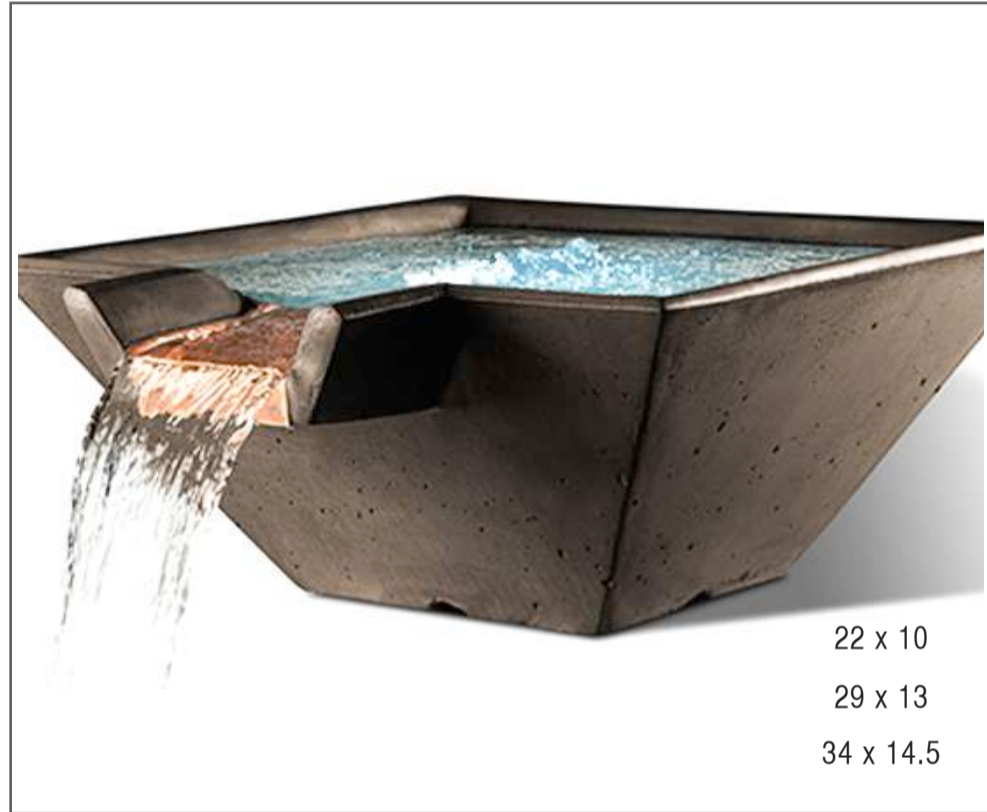

SLICKROCK
CONCRETE

Scupper

Spillway

Cascade Water Bowl

Cascade Water + Planter

Need a custom Water-bowl? All sizes, colors, and shapes available.

Water-Bowls

15,000psi Superior Strength Concrete (max rating)