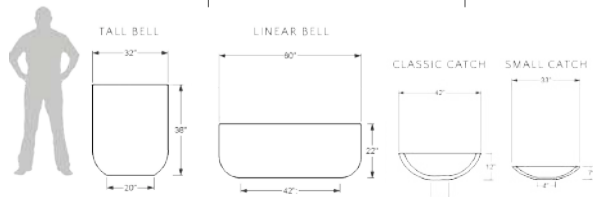

Bell & Catch Series Planter

15,000psi Superior Strength Concrete (max rating)
Optional fire-bowl conversion kits available

Bell Tall	15,000psi Concrete	32Wx38H	BT3238
Bell Linear	15,000psi Concrete	60LX22Hx28W	BL6022
Bell Round	15,000psi Concrete	60Lx22Hx60W	BR6022
Classic Catch (Stackable for volume shipping)	15,000psi Concrete	43Wx12H	CC4312
Classic Small Catch (Stackable for volume shipping)	15,000psi Concrete	33Wx7H	CS3307
Classic Sixty Catch	15,000psi Concrete	60Wx12H	CS6012

Bell Linear shown in Cardinal