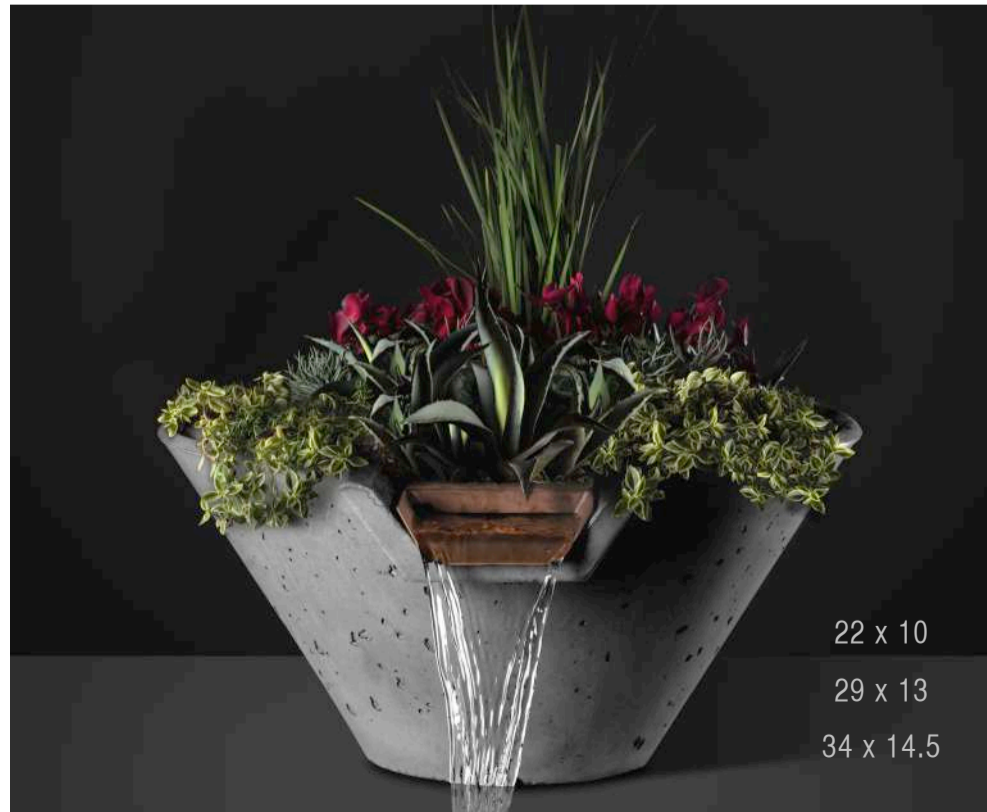

SLICKROCK
CONCRETE

Scupper

Spillway

Cascade Water Bowl

Cascade Water + Planter

Need a custom Water-bowl? All sizes, colors, and shapes available.

Water-Bowls

15,000psi Superior Strength Concrete (max rating)