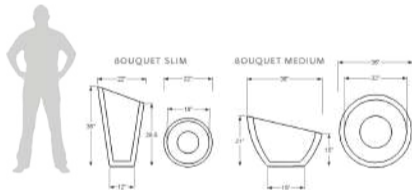

Bouquet Slim shown in Sahara

Trash Receptacle

15,000psi Superior Strength Concrete (max rating)

Trash Receptacle	15,000psi Concrete	COMING SOON	COMING SOON