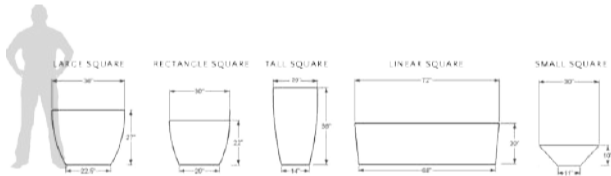

Square Small shown in Denim