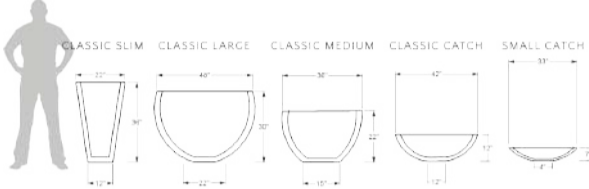

Need a custom Planter? All sizes, colors, and shapes available.

Classic Series Planter

15,000psi Superior Strength Concrete (max rating)
Optional fire-bowl conversion kits available

Classic Large	15,000psi Concrete	48Wx30H	CL4830
Classic Medium	15,000psi Concrete	36Wx22H	CM3622
Classic Slim	15,000psi Concrete	22Wx36H	CS2236
Classic Sm Bowl	15,000psi Concrete	24Wx12H	CS2412
Classic Conical (Stackable for volume shipping)	15,000psi Concrete	30Wx14H	CC3014

Classic Large shown in Seafoam

Bouquet Series Planter

15,000psi Superior Strength Concrete (max rating)
Optional fire-bowl conversion kits available

Bouquet Slim	15,000psi Concrete	22Wx36H	BS2236
Bouquet Medium	15,000psi Concrete	36Wx21H	BM3621