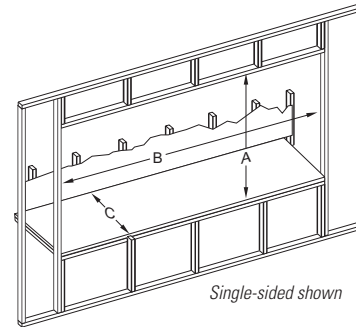

BTUS BY MODEL

	DVLL48SP	DVLL60	DVLL72
Natural Gas	37,000	46,000	52,500
Propane	34,000	42,500	50,000

FRAMING DIMENSIONS

	DVLL48SP	DVLL48SP w/Outdoor Kit	DVLL60	DVLL72
A	51 3/4	51 3/4	49 3/8	61 5/8
B	68	68	79 5/8	91 5/8
C	19 1/2	21 1/4	21 1/2	21 1/2

Measurements given in inches. Dimensions may vary based on install. See manual.

WARRANTY: 10-year Limited Warranty on Combustion Chamber, Limited Lifetime on Glass. All other parts carry a three-year limited warranty. All remote controls and lighting systems carry a one-year limited warranty.

Empire is committed to continuous product improvement; specifications are subject to change without notice. Dimensions in this brochure are approximate; read and follow the framing dimensions in the owners manual supplied with your Empire product.

Refer to your Owner's Manual for complete installation and safety information.

Authorized Dealer:

Member of the following industry associations:

This appliance is design-certified to the ANSI standard by:

SINCE 1932

918 Freeburg Avenue
Belleville, IL 62220
info@empirecomfort.com

www.empirecomfort.com

00983 2/17/20