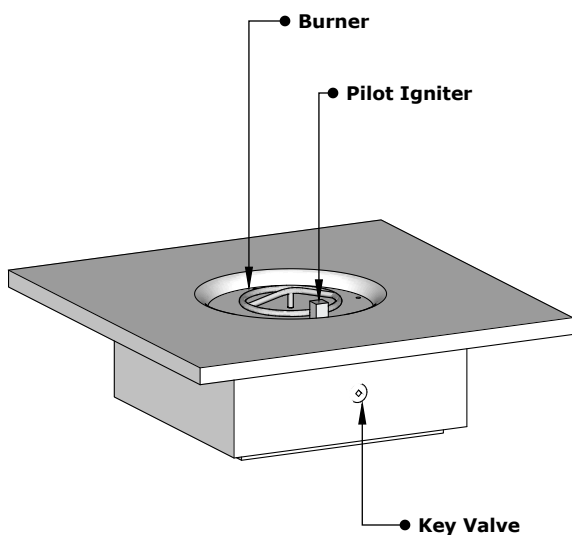

BALBOA FIRE TABLE

OPT-BAL48
OPT-BAL48EKIT

 **THE OUTDOOR PLUS**
USA MANUFACTURER OF FIRE & WATER FEATURES

ISOMETRIC VIEW

TOP VIEW

RIGHT SIDE VIEW

FRONT SIDE VIEW

Fire Pit Material: GFRC Concrete
Pan Material: 304 Stainless Steel
Burner Material: 304 Stainless Steel

Standard 2" Depth on all pans

110V ELECTRONIC IGNITION

ANSI Z21.97-(2017) / CSA 2.41-(2017)

Match Lit Unit Includes: Pan, Burner, Gas Orifice, Gas Hoses, Key Valve, Key,
110v Ignition Unit Includes: Pan, Burner, Gas Orifice, Gas Hoses, Key Valve, Key, Plug & Play Electronic Valve, Pilot Igniter.