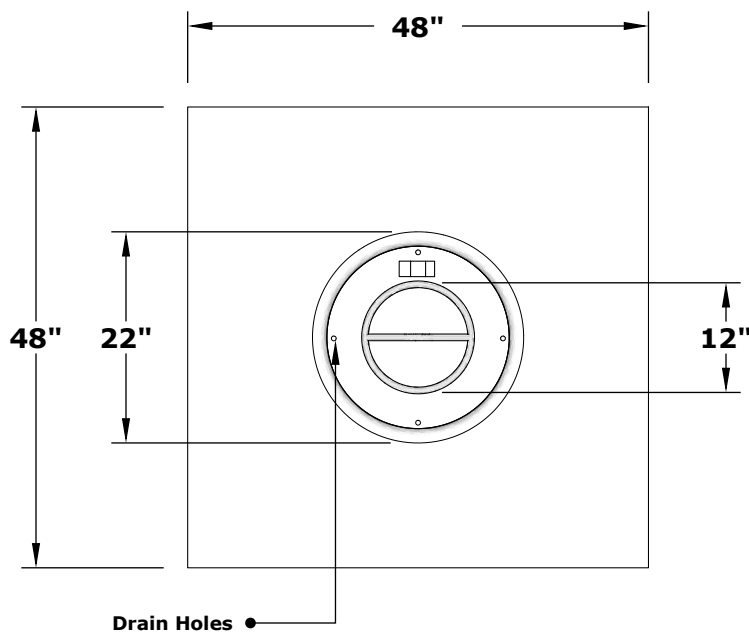

BALBOA FIRE TABLE

OPT-BAL48
OPT-BAL48EKIT

 **THE OUTDOOR PLUS**
USA MANUFACTURER OF FIRE & WATER FEATURES

ISOMETRIC VIEW

TOP VIEW

RIGHT SIDE VIEW

FRONT SIDE VIEW

Fire Pit Material: GFRC Concrete
Pan Material: 304 Stainless Steel
Burner Material: 304 Stainless Steel

Standard 2" Depth on all pans

110V ELECTRONIC IGNITION

ANSI Z21.97-(2017) / CSA 2.41-(2017)

Match Lit Unit Includes: Pan, Burner, Gas Orifice, Gas Hoses, Key Valve, Key,
110v Ignition Unit Includes: Pan, Burner, Gas Orifice, Gas Hoses, Key Valve, Key, Plug & Play Electronic Valve, Pilot Igniter.