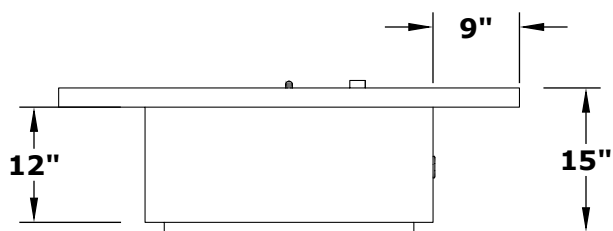

BALBOA FIRE TABLE

OPT-BAL48
OPT-BAL48EKIT

 **THE OUTDOOR PLUS**
USA MANUFACTURER OF FIRE & WATER FEATURES

ISOMETRIC VIEW

TOP VIEW

RIGHT SIDE VIEW

FRONT SIDE VIEW

Fire Pit Material: GFRC Concrete
Pan Material: 304 Stainless Steel
Burner Material: 304 Stainless Steel

Standard 2" Depth on all pans

110V ELECTRONIC IGNITION

ANSI Z21.97-(2017) / CSA 2.41-(2017)

Match Lit Unit Includes: Pan, Burner, Gas Orifice, Gas Hoses, Key Valve, Key,
110v Ignition Unit Includes: Pan, Burner, Gas Orifice, Gas Hoses, Key Valve, Key, Plug & Play Electronic Valve, Pilot Igniter.