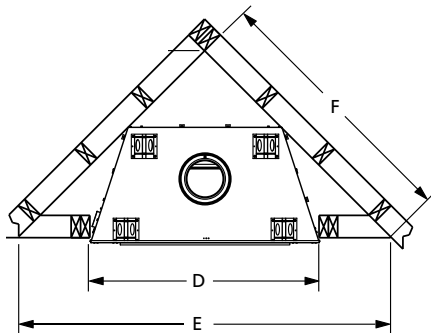

Platinum

Brushed Brass

Black

FLAT WALL FRAMING SPECIFICATIONS

	BRT43/4536	BRT43/4542
A	40-3/8"	44-3/8"
B	41-1/4"	48-1/4"
C	21-3/8"	23-1/8"

CORNER FRAMING SPECIFICATIONS

	BRT43/4536	BRT43/4542
D	41-1/4"	48-1/4"
E	73-7/8"	83-7/8"
F	52-3/16"	59-5/16"

APPLIANCE SPECIFICATIONS

	BRT43/4536	BRT43/4542
G	29"	36"
H	12"	14"
I	21-1/4"	23"
J	41"	48"
K	34-3/4"	42"
L	21"	24"
M	36"	40"
N	10-1/2"	12-1/2"
O	8-1/8"	8-1/8"
P	2-1/2"	2-1/2"
Q	8-5/8"	10-1/2"
R	13-7/8"	14"