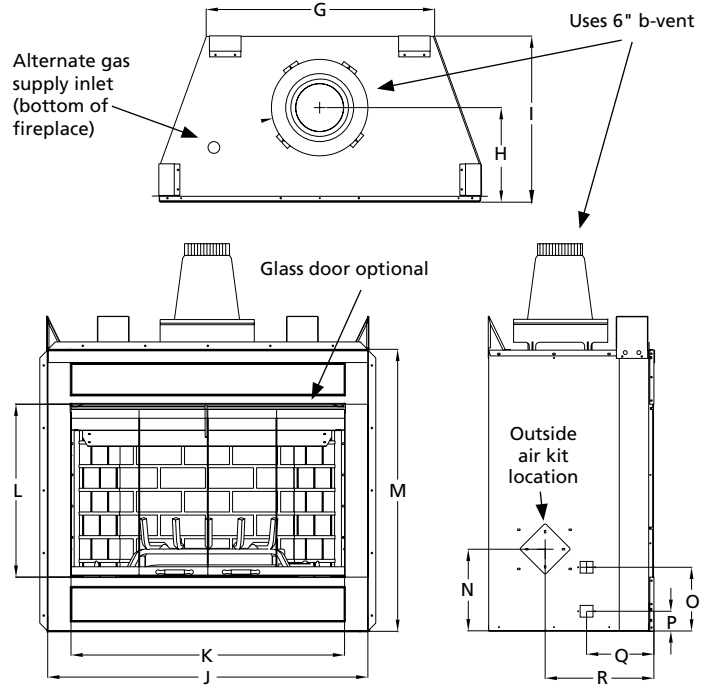

Platinum

Brushed Brass

Black

FLAT WALL FRAMING SPECIFICATIONS

	BRT43/4536	BRT43/4542
A	40-3/8"	44-3/8"
B	41-1/4"	48-1/4"
C	21-3/8"	23-1/8"

CORNER FRAMING SPECIFICATIONS

	BRT43/4536	BRT43/4542
D	41-1/4"	48-1/4"
E	73-7/8"	83-7/8"
F	52-3/16"	59-5/16"

APPLIANCE SPECIFICATIONS

	BRT43/4536	BRT43/4542
G	29"	36"
H	12"	14"
I	21-1/4"	23"
J	41"	48"
K	34-3/4"	42"
L	21"	24"
M	36"	40"
N	10-1/2"	12-1/2"
O	8-1/8"	8-1/8"
P	2-1/2"	2-1/2"
Q	8-5/8"	10-1/2"
R	13-7/8"	14"