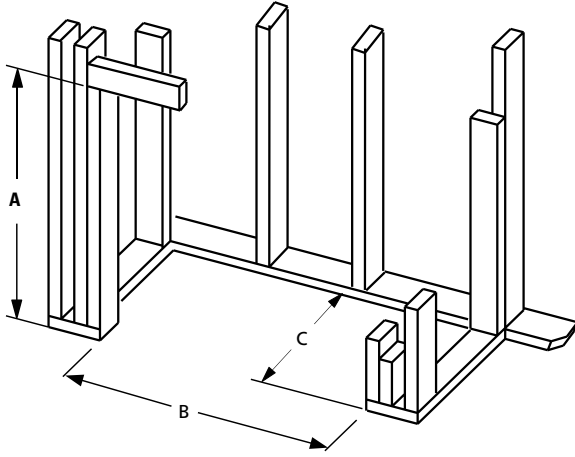

Platinum

Brushed Brass

Black

FLAT WALL FRAMING SPECIFICATIONS

	BRT43/4536	BRT43/4542
A	40-3/8"	44-3/8"
B	41-1/4"	48-1/4"
C	21-3/8"	23-1/8"

CORNER FRAMING SPECIFICATIONS

	BRT43/4536	BRT43/4542
D	41-1/4"	48-1/4"
E	73-7/8"	83-7/8"
F	52-3/16"	59-5/16"

APPLIANCE SPECIFICATIONS

	BRT43/4536	BRT43/4542
G	29"	36"
H	12"	14"
I	21-1/4"	23"
J	41"	48"
K	34-3/4"	42"
L	21"	24"
M	36"	40"
N	10-1/2"	12-1/2"
O	8-1/8"	8-1/8"
P	2-1/2"	2-1/2"
Q	8-5/8"	10-1/2"
R	13-7/8"	14"