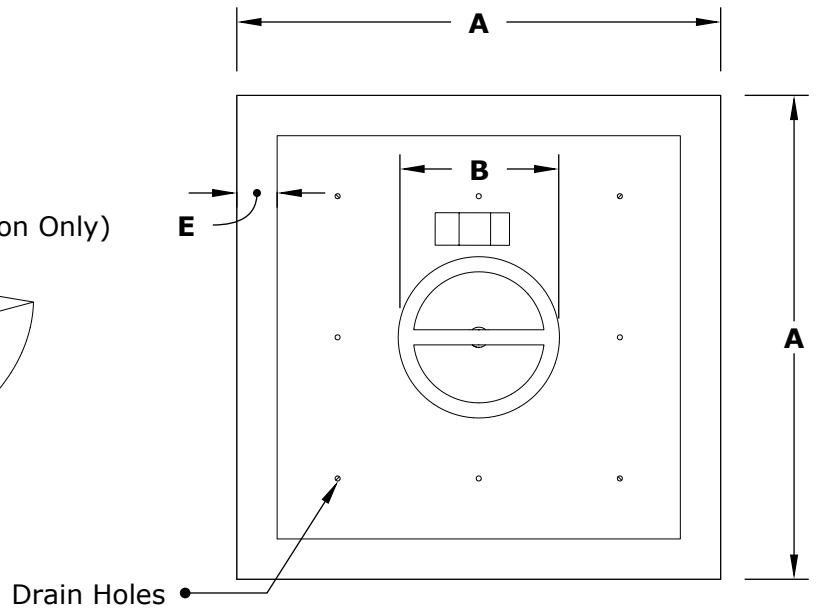

AVALON FIRE BOWL - METAL

ISOMETRIC VIEW

TOP VIEW

RIGHT SIDE VIEW

FRONT SIDE VIEW

Hammered Copper	Stainless Steel	A	B	C	D	E	F	BTU
OPT-24AVCPF	OPT-24AVSSF	24"	8"	10"	12"	2"	4"	45,000
OPT-30AVCPF	OPT-30AVSSF	30"	12"	12"	15"	3"	4"	65,000
OPT-36AVCPF	OPT-36AVSSF	36"	12"	12"	18"	3"	4"	65,000

Fire Bowl Material: Metal (Copper or Steel)
 Finish: Hammered Patina Copper, Stainless Steel, or Powder Coated Steel
 Pan Material: 304 Stainless Steel
 Burner Material: 304 Stainless Steel

12V ELECTRONIC IGNITION
 ANSI Z21.97-(2017) / CSA 2.41-(2017)