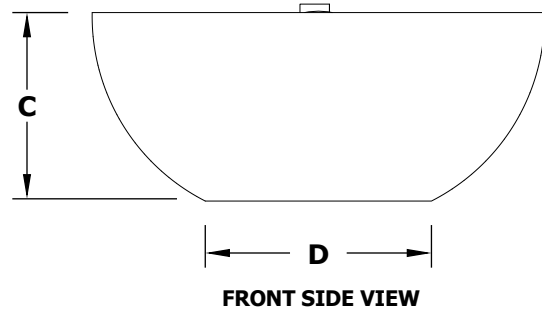

AVALON FIRE BOWL - METAL

ISOMETRIC VIEW

TOP VIEW

RIGHT SIDE VIEW

FRONT SIDE VIEW

Hammered Copper	Stainless Steel	A	B	C	D	E	F	BTU
OPT-24AVCPF	OPT-24AVSSF	24"	8"	10"	12"	2"	4"	45,000
OPT-30AVCPF	OPT-30AVSSF	30"	12"	12"	15"	3"	4"	65,000
OPT-36AVCPF	OPT-36AVSSF	36"	12"	12"	18"	3"	4"	65,000

Fire Bowl Material: Metal (Copper or Steel)
 Finish: Hammered Patina Copper, Stainless Steel, or Powder Coated Steel
 Pan Material: 304 Stainless Steel
 Burner Material: 304 Stainless Steel

12V ELECTRONIC IGNITION
 ANSI Z21.97-(2017) / CSA 2.41-(2017)