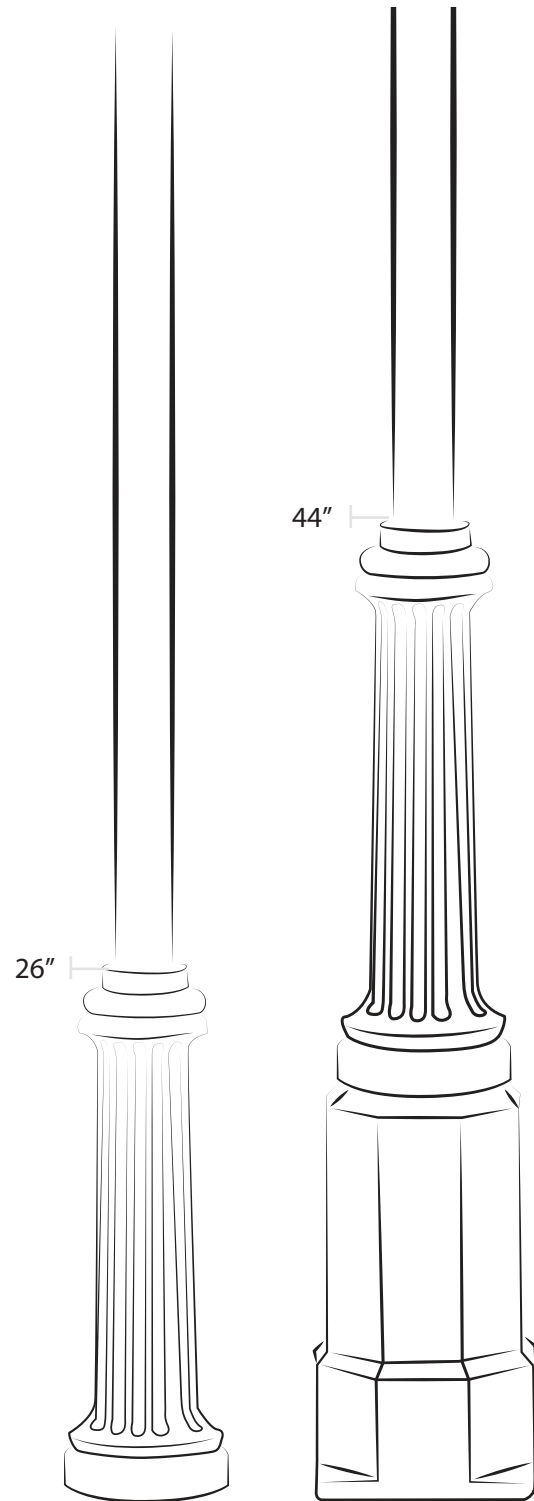

Mayberry Lamp Post Series

Bolt Down or Burial Installation

Beatrice

EMB02

Andrew

EMB12

Mayberry Lamp Post Series

Product Overview:

- The Andrew – Bolt down installation
- The Beatrice – Burial installation
- Cast aluminum base
- 3.5" outside diameter extruded smooth aluminum post
- Includes a reducing collar to accept a 3" outside diameter post mount lamp
- Available in 8' to 12' lengths

Finish Options:

- Available in all finishes

9"

Beatrice

EMB02

10.25"

Andrew

EMB12