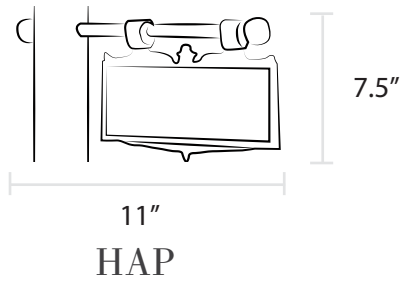

Ladder Rests & Plaques

HAP
Hanging Plaque

LR4
Cast Aluminum

LR5
Cast Aluminum

LR1; LR2
Plastic

LR6
Cast Aluminum

LR3
Galvanized Steel

Ladder Rests & Plaques

- Cast aluminum sign plaque
- Available in all finishes
- Fits plastic and steel ladder rests (sold separately)
- Add up to four numbers, brass or reflective (sold separately)

- Cast aluminum ladder rest
- Fits 3" or 3.5" outside diameter post; please specify when ordering
- Available in all finishes

- Cast aluminum ladder rest
- Fits 3.5" outside diameter post only
- Available in all finishes

- Plastic ladder rest
- Slides through smooth 3" outside diameter post only
- Available in black or white only
- Available with black or gold plastic ornamental balls (sold separately)