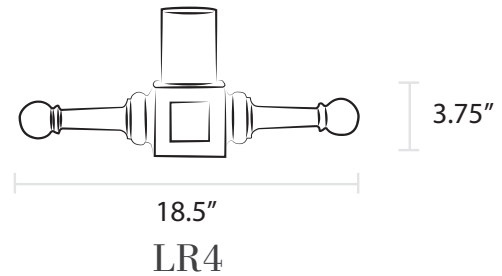

Ladder Rests & Plaques

HAP
Hanging Plaque

LR4
Cast Aluminum

LR5
Cast Aluminum

LR1; LR2
Plastic

LR6
Cast Aluminum

LR3
Galvanized Steel

Ladder Rests & Plaques

- Cast aluminum sign plaque
- Available in all finishes
- Fits plastic and steel ladder rests (sold separately)
- Add up to four numbers, brass or reflective (sold separately)

- Cast aluminum ladder rest
- Fits 3" or 3.5" outside diameter post; please specify when ordering
- Available in all finishes

- Cast aluminum ladder rest
- Fits 3.5" outside diameter post only
- Available in all finishes

- Plastic ladder rest
- Slides through smooth 3" outside diameter post only
- Available in black or white only
- Available with black or gold plastic ornamental balls (sold separately)

- Cast aluminum ladder rest
- Fits 3" outside diameter post only
- Available in all finishes

- Galvanized steel ladder rest
- Slides through smooth 3" outside diameter post only
- Available in all finishes
- Available with cast metal or plastic ornamental balls (sold separately)