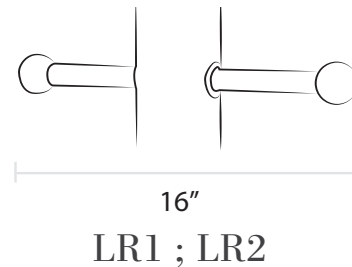

Ladder Rests & Plaques

HAP
Hanging Plaque

LR4
Cast Aluminum

LR5
Cast Aluminum

LR1; LR2
Plastic

LR6
Cast Aluminum

LR3
Galvanized Steel

Ladder Rests & Plaques

- Cast aluminum sign plaque
- Available in all finishes
- Fits plastic and steel ladder rests (sold separately)
- Add up to four numbers, brass or reflective (sold separately)

- Cast aluminum ladder rest
- Fits 3" or 3.5" outside diameter post; please specify when ordering
- Available in all finishes

- Cast aluminum ladder rest
- Fits 3.5" outside diameter post only
- Available in all finishes

- Plastic ladder rest
- Slides through smooth 3" outside diameter post only
- Available in black or white only
- Available with black or gold plastic ornamental balls (sold separately)

- Cast aluminum ladder rest
- Fits 3" outside diameter post only
- Available in all finishes

- Galvanized steel ladder rest
- Slides through smooth 3" outside diameter post only
- Available in all finishes
- Available with cast metal or plastic ornamental balls (sold separately)