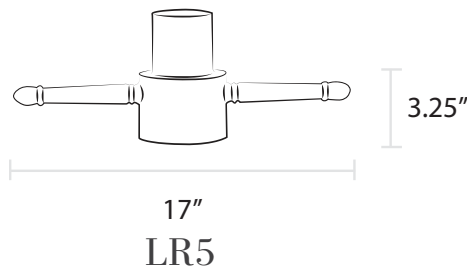

Ladder Rests & Plaques

HAP
Hanging Plaque

LR4
Cast Aluminum

LR5
Cast Aluminum

LR1; LR2
Plastic

LR6
Cast Aluminum

LR3
Galvanized Steel

Ladder Rests & Plaques

- Cast aluminum sign plaque
- Available in all finishes
- Fits plastic and steel ladder rests (sold separately)
- Add up to four numbers, brass or reflective (sold separately)

- Cast aluminum ladder rest
- Fits 3" or 3.5" outside diameter post; please specify when ordering
- Available in all finishes

- Cast aluminum ladder rest
- Fits 3.5" outside diameter post only
- Available in all finishes

- Plastic ladder rest
- Slides through smooth 3" outside diameter post only
- Available in black or white only
- Available with black or gold plastic ornamental balls (sold separately)

- Cast aluminum ladder rest
- Fits 3" outside diameter post only
- Available in all finishes

- Galvanized steel ladder rest
- Slides through smooth 3" outside diameter post only
- Available in all finishes
- Available with cast metal or plastic ornamental balls (sold separately)