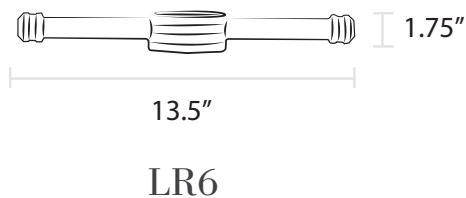

- Cast aluminum sign plaque
- Available in all finishes
- Fits plastic and steel ladder rests (sold separately)
- Add up to four numbers, brass or reflective (sold separately)

- Cast aluminum ladder rest
- Fits 3" or 3.5" outside diameter post; please specify when ordering
- Available in all finishes

- Cast aluminum ladder rest
- Fits 3.5" outside diameter post only
- Available in all finishes

- Plastic ladder rest
- Slides through smooth 3" outside diameter post only
- Available in black or white only
- Available with black or gold plastic ornamental balls (sold separately)