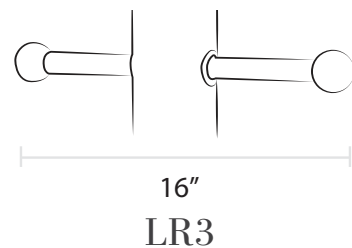

- Cast aluminum sign plaque
- Available in all finishes
- Fits plastic and steel ladder rests (sold separately)
- Add up to four numbers, brass or reflective (sold separately)

- Cast aluminum ladder rest
- Fits 3" or 3.5" outside diameter post; please specify when ordering
- Available in all finishes

- Cast aluminum ladder rest
- Fits 3.5" outside diameter post only
- Available in all finishes

- Plastic ladder rest
- Slides through smooth 3" outside diameter post only
- Available in black or white only
- Available with black or gold plastic ornamental balls (sold separately)

- Cast aluminum ladder rest
- Fits 3" outside diameter post only
- Available in all finishes

- Galvanized steel ladder rest
- Slides through smooth 3" outside diameter post only
- Available in all finishes
- Available with cast metal or plastic ornamental balls (sold separately)