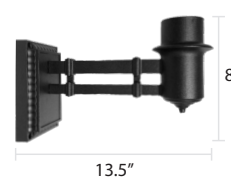

Decorative Posts

All posts measure 3" outside diameter unless noted.

*3.5" Outside Diameter for use with Mid-Size and Estate Lamps.

Pier Mounts

Four-Sided *RM1*

Small Six-Sided *RM2; RM3*

Large Six-Sided *RM4; RM5*

The Westmoreland

Wall Brackets

Universal *WM1*

Four-Sided *WM4*

Six-Sided *WM6*

Craftsman *WM7*

Sewickley *WM8*

The Kronberg