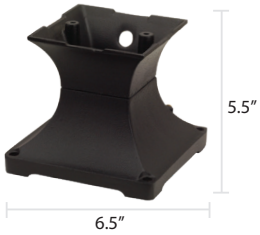

Decorative Posts

All posts measure 3" outside diameter unless noted.

*3.5" Outside Diameter for use with Mid-Size and Estate Lamps.

Pier Mounts

Four-Sided *RM1*

Small Six-Sided *RM2; RM3*

Large Six-Sided *RM4; RM5*

The Westmoreland

Wall Brackets

Universal *WM1*

Four-Sided *WM4*

Six-Sided *WM6*

Craftsman *WM7*

Sewickley *WM8*

The Kronberg