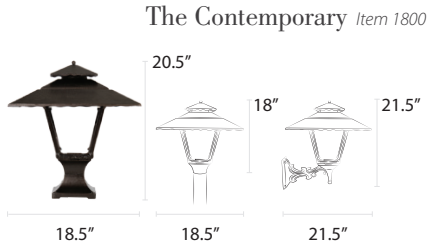

Residential Lamps

Our residential lamps range from 10.75-13.5" wide x 19-27" tall and are available in post, pier, and wall mount configurations. Dimensions may vary based on custom selections.

Residential Posts