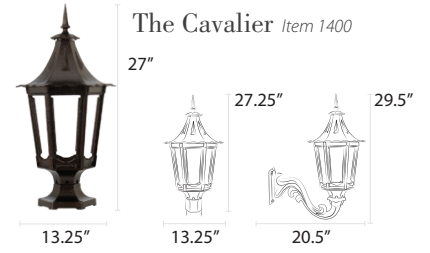

Residential Lamps

Our residential lamps range from 10.75-13.5" wide x 19-27" tall and are available in post, pier, and wall mount configurations. Dimensions may vary based on custom selections.

Residential Posts