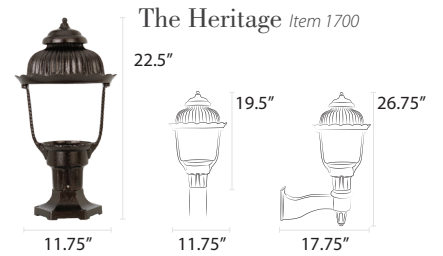

Residential Lamps

Our residential lamps range from 10.75-13.5" wide x 19-27" tall and are available in post, pier, and wall mount configurations. Dimensions may vary based on custom selections.

Residential Posts

Decorative Posts

All posts measure 3" outside diameter unless noted.

*3.5" Outside Diameter for use with Mid-Size and Estate Lamps.

Pier Mounts

Four-Sided *RM1*

Small Six-Sided *RM2; RM3*

Large Six-Sided *RM4; RM5*