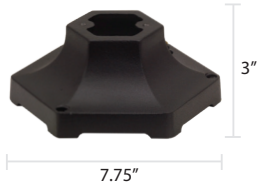

Decorative Posts

All posts measure 3" outside diameter unless noted.

*3.5" Outside Diameter for use with Mid-Size and Estate Lamps.

Pier Mounts

Four-Sided *RM1*

Small Six-Sided *RM2; RM3*

Large Six-Sided *RM4; RM5*