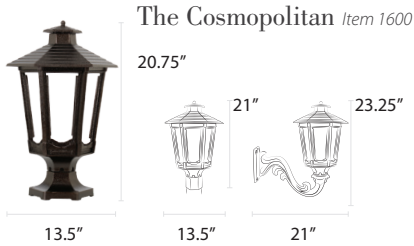

Residential Lamps

Our residential lamps range from 10.75-13.5" wide x 19-27" tall and are available in post, pier, and wall mount configurations. Dimensions may vary based on custom selections.

Residential Posts

Decorative Posts

All posts measure 3" outside diameter unless noted.

*3.5" Outside Diameter for use with Mid-Size and Estate Lamps.

Pier Mounts

Four-Sided *RM1*

Small Six-Sided *RM2; RM3*

Large Six-Sided *RM4; RM5*