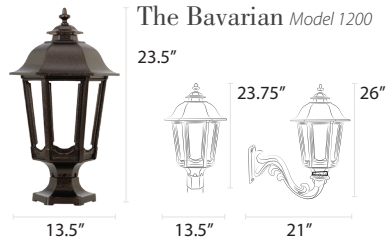

Residential Lamps

Our residential lamps range from 10.75-13.5" wide x 19-27" tall and are available in post, pier, and wall mount configurations. Dimensions may vary based on custom selections.

Residential Posts

Decorative Posts

All posts measure 3" outside diameter unless noted.

*3.5" Outside Diameter for use with Mid-Size and Estate Lamps.

Pier Mounts

Four-Sided *RM1*

Small Six-Sided *RM2; RM3*

Large Six-Sided *RM4; RM5*