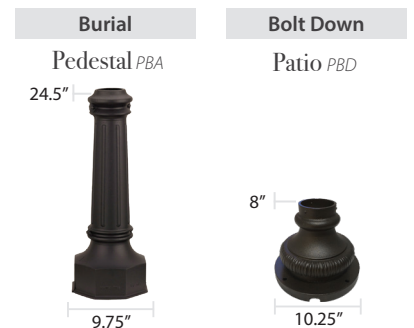

Residential Lamps

Our residential lamps range from 10.75-13.5" wide x 19-27" tall and are available in post, pier, and wall mount configurations. Dimensions may vary based on custom selections.

Residential Posts

Residential Bases

The Boulevard

The Old Allegheny

Mid-Size Lamps

The Apollo *Item 4300*

40"
21"
35.5"
22.5"
42.5"

The Baldwin *Item 3800*

33.5"
16.875"
29.25"
16.875"
21"
36.25"