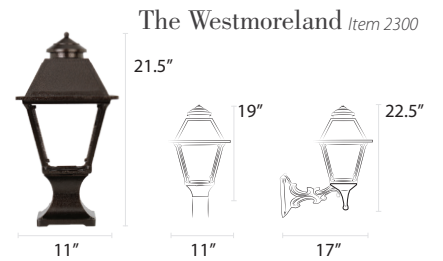

Residential Lamps

Our residential lamps range from 10.75-13.5" wide x 19-27" tall and are available in post, pier, and wall mount configurations. Dimensions may vary based on custom selections.

Residential Posts

Decorative Posts

All posts measure 3" outside diameter unless noted.

*3.5" Outside Diameter for use with Mid-Size and Estate Lamps.

Pier Mounts

Four-Sided *RM1*

Small Six-Sided *RM2; RM3*

Large Six-Sided *RM4; RM5*