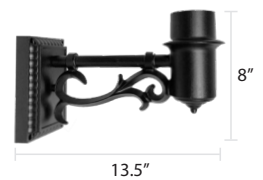

Decorative Posts

All posts measure 3" outside diameter unless noted.

*3.5" Outside Diameter for use with Mid-Size and Estate Lamps.

Pier Mounts

Four-Sided *RM1*

Small Six-Sided *RM2; RM3*

Large Six-Sided *RM4; RM5*

The Westmoreland

Wall Brackets

Universal *WM1*

Four-Sided *WM4*

Six-Sided *WM6*

Craftsman *WM7*

Sewickley *WM8*

The Kronberg