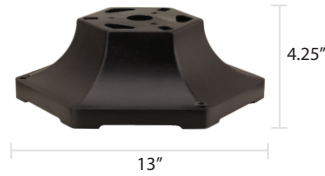

Decorative Posts

All posts measure 3" outside diameter unless noted.

*3.5" Outside Diameter for use with Mid-Size and Estate Lamps.

Pier Mounts

Four-Sided *RM1*

Small Six-Sided *RM2; RM3*

Large Six-Sided *RM4; RM5*