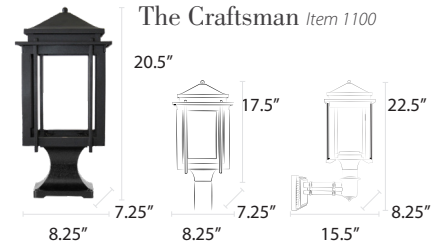

Residential Lamps

Our residential lamps range from 10.75-13.5" wide x 19-27" tall and are available in post, pier, and wall mount configurations. Dimensions may vary based on custom selections.

Residential Posts