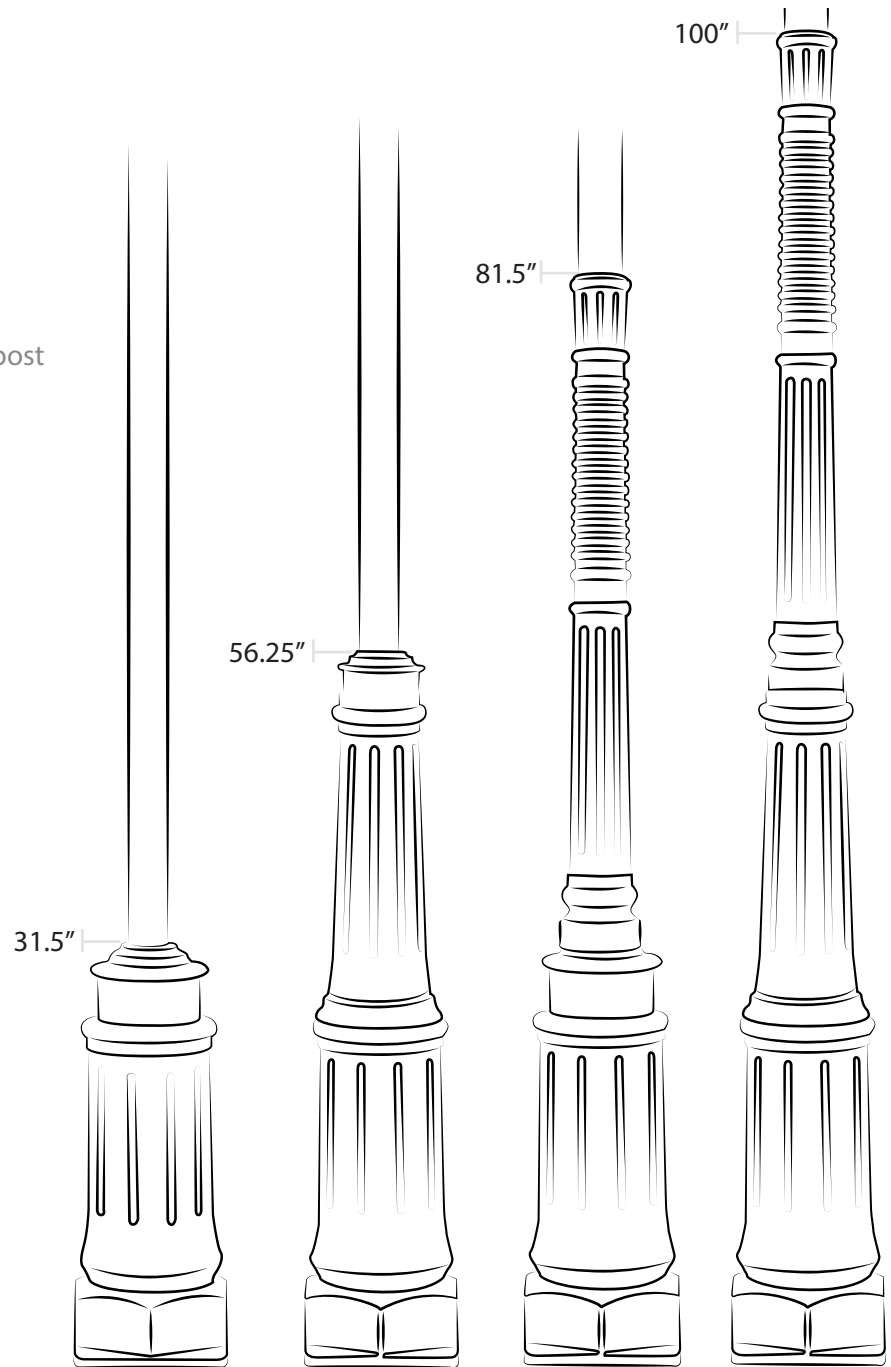

Oakmont

EP123

Avenue Lamp Post Series

Product Overview:

- Bolt down installation
- Cast aluminum base
- 3" outside diameter aluminum post
- Available smooth or fluted
- The Chartiers, Belle Vernon and Brentwood are available in 8' to 12' lengths
- The Oakmont is available in 8'4" to 12' lengths

Finish Options:

- Available in all finishes

11.75"
x 13.5"

Chartiers

EP001

11.75"
x 13.5"

Belle Vernon

EP012

11.75"
x 13.5"

Brentwood

EP013

11.75"
x 13.5"

Oakmont

EP123