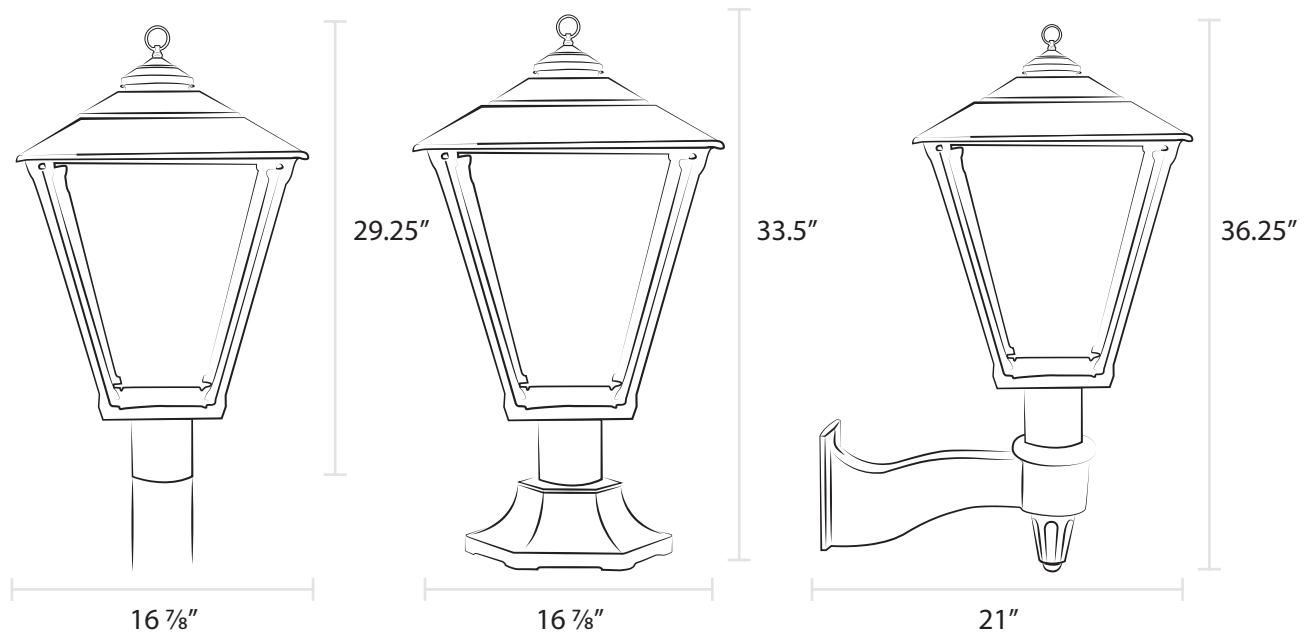

MID-SIZE

The Baldwin

Item 3800

Elegant yet rugged, the simple lines and four-sided design of the Baldwin lamp make it the ideal choice for traditional styles, especially when enhanced by the subtle sparkle of beveled panes.

Post Mount

Wall Mount

Pier Mount

As shown with Loop finial

The Baldwin

Product Overview:

- Sand cast aluminum
- Certified valve
- Flat tempered glass included; additional glass options available*
- Loop finial included; decorative finials available*

Installation Options:

- Post mount fits standard 3" outside diameter post
- For wall mount, combine with our Universal Bracket
- For pier mount, combine with our Large Six-Sided Pier Mount with 3" outside diameter stud