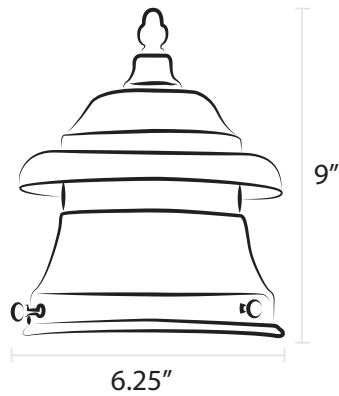

Powder Coated
D9P

Globes

Clear Glass
G4C

Polycarbonate
G4P

Milk Glass
G4M

Victorian Lamp Accessories

Ventilators

- Available in Natural Spun Aluminum or Powder Coated Aluminum
- Powder Coated Aluminum available in any of our powder finishes