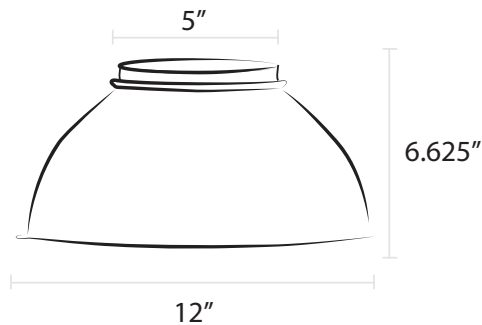

Globes

- Available in Clear Glass, Milk/Opal Glass, or Polycarbonate

Domes

- Available in Milk/Opal Glass, Natural Spun Aluminum, or Powder Coated Aluminum
- Powder Coated Aluminum available in any of our powder finishes