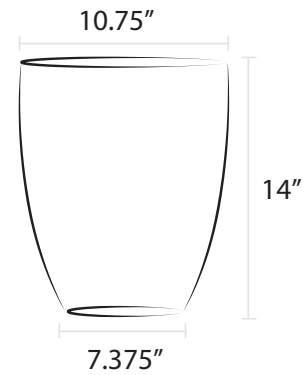

Globes

- Available in Clear Glass, Milk/Opal Glass, or Polycarbonate