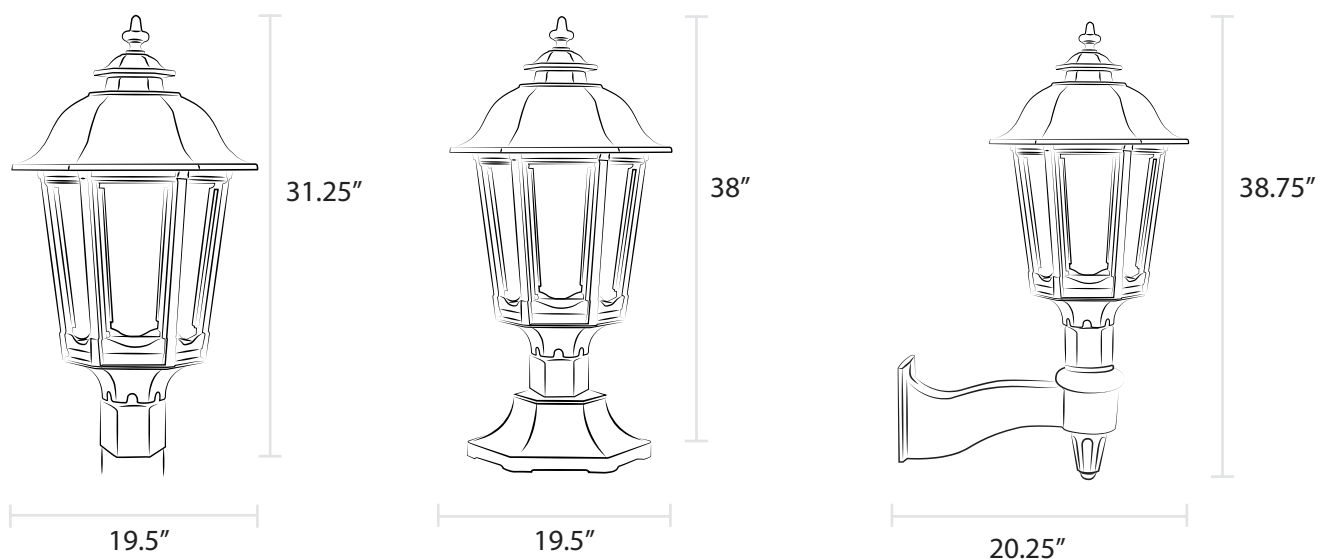

The Grand Bavarian

Item 3200

The Grand Bavarian is a new addition to the American Gas Lamp Works Collection, complementary to our residential-sized Bavarian lamp. Available in both gas or electric, this traditional six-sided lamp conveys European sophistication and solid functionality. Typical of central Europe's cobblestone villages, the Bavarian is one of our most flexible lamp designs. Its domed top is an ideal focal point for your choice of custom finials; you may also consider beveled panes to add a dash of sparkle.

Post Mount

Wall Mount

Pier Mount

As shown with Bishop finial

The Grand Bavarian

Product Overview:

- Sand cast aluminum
- Certified valve
- Flat tempered glass included; additional glass options available*
- Bishop finial included; decorative finials available*

Installation Options:

- Post mount fits standard 3" outside diameter post
- For wall mount, combine with our Universal Bracket
- For pier mount, combine with our Large Six-Sided Pier Mount with 3" outside diameter stud