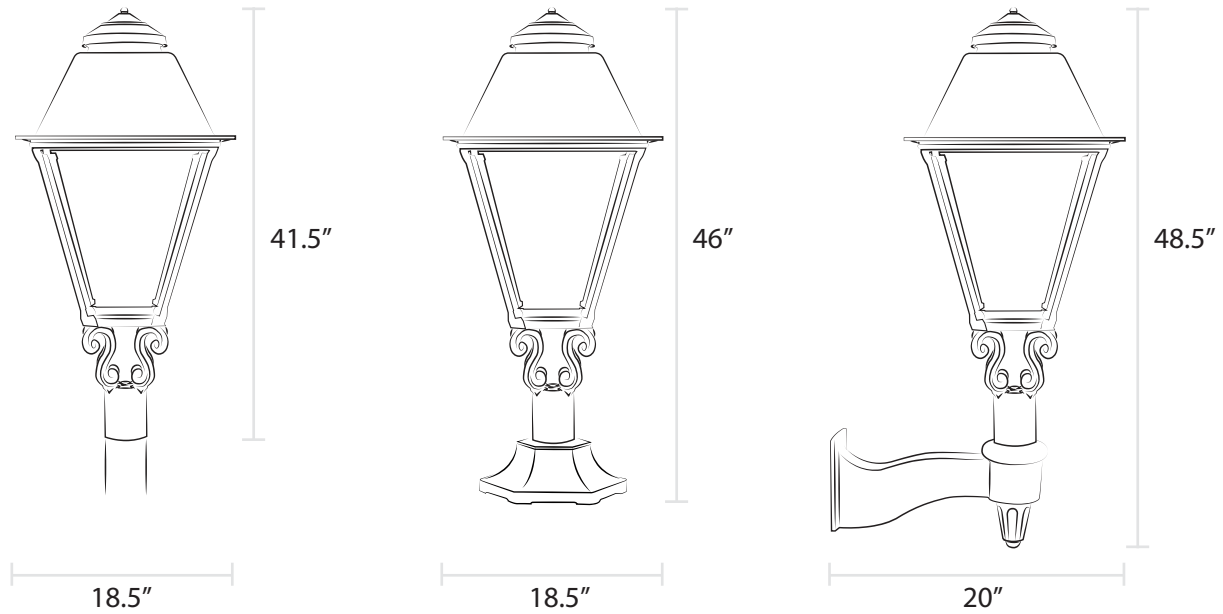

The Coachman

Product Overview:

- Sand cast aluminum
- CSA approved valve
- Flat tempered glass included; additional glass options available*
- Universal finial included; decorative finials available*

Installation Options:

- Post mount fits standard 3" outside diameter post
- For wall mount, combine with our Universal Bracket
- For pier mount, combine with our Large Six-Sided Pier Mount with 3" outside diameter stud

Illumination Options:

Finish Options:

- Available in all finish options

*Additional charges may apply