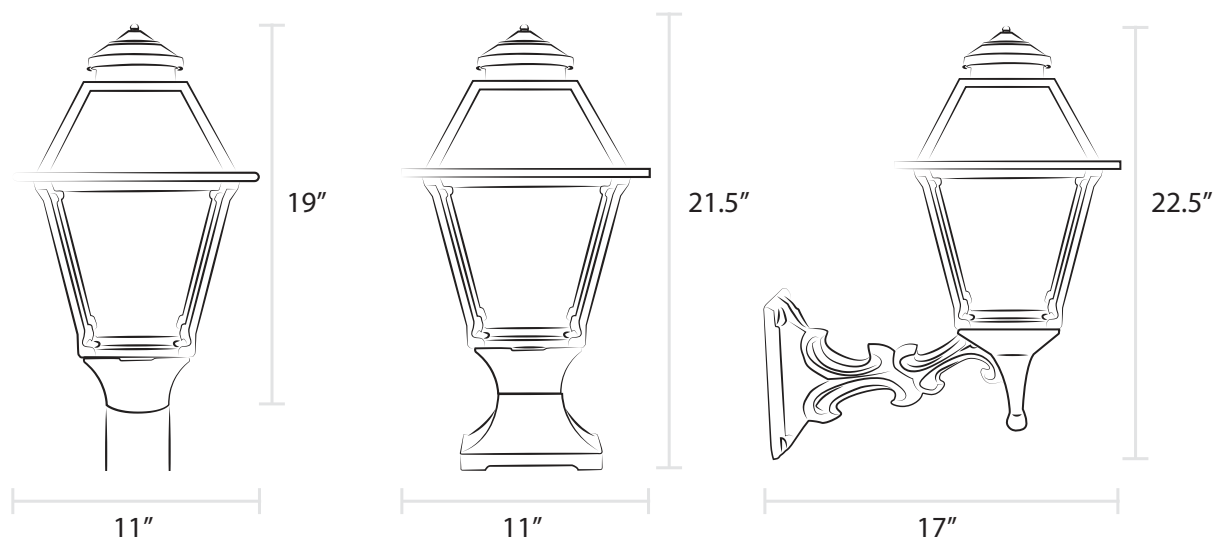

The Westmoreland

Item 2300

The Westmoreland is our most versatile lamp, offering the heightened visibility of four-sided design and simple, solid construction. The Westmoreland can be customized to virtually any taste through our wide selection of finishes and finials and is often employed as a complement to our Coachman and Old Allegheny estate lamps in architectural designs.

Post Mount

Wall Mount

Pier Mount

As shown with Universal finial

The Westmoreland

Product Overview:

- Sand cast aluminum
- Certified valve
- Flat tempered glass included; additional glass options available*
- Universal finial included; decorative finials available*

Installation Options:

- Post mount fits standard 3" outside diameter post
- For wall mount, combine with our Four-Sided Decorative Bracket, Craftsman, Sewickley, or Universal Bracket
- For pier mount, combine with our Four-Sided Pier Mount or Heritage Pier Mount