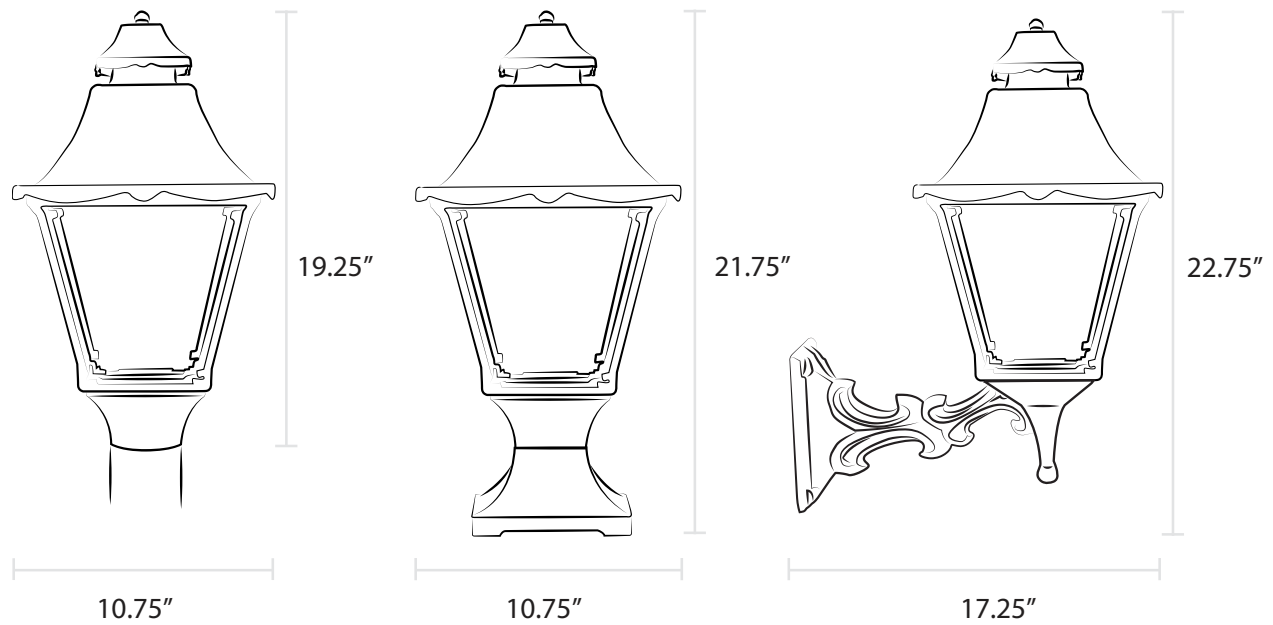

The Essex

Item 1900

The Essex captures the folklore of the English countryside with its simple, four-sided design and graceful, curving roof-line. Inspired by the green by-ways and quaint villages of the Thames Estuary, the Essex Lamp benefits from that country's unique blend of rural tradition and urban elegance. The gently sloping roof of the Essex Lamp complements a wide range of architectural styles.

Post Mount

Wall Mount

Pier Mount

As shown with Universal finial

The Essex

Product Overview:

- Sand cast aluminum
- Certified valve
- Flat tempered glass included; additional glass options available*
- Universal finial included; decorative finials available*

Installation Options:

- Post mount fits standard 3" outside diameter post
- For wall mount, combine with our Four-Sided Decorative Bracket, Craftsman, Sewickley, or Universal Bracket
- For pier mount, combine with our Four-Sided Pier Mount or Heritage Pier Mount