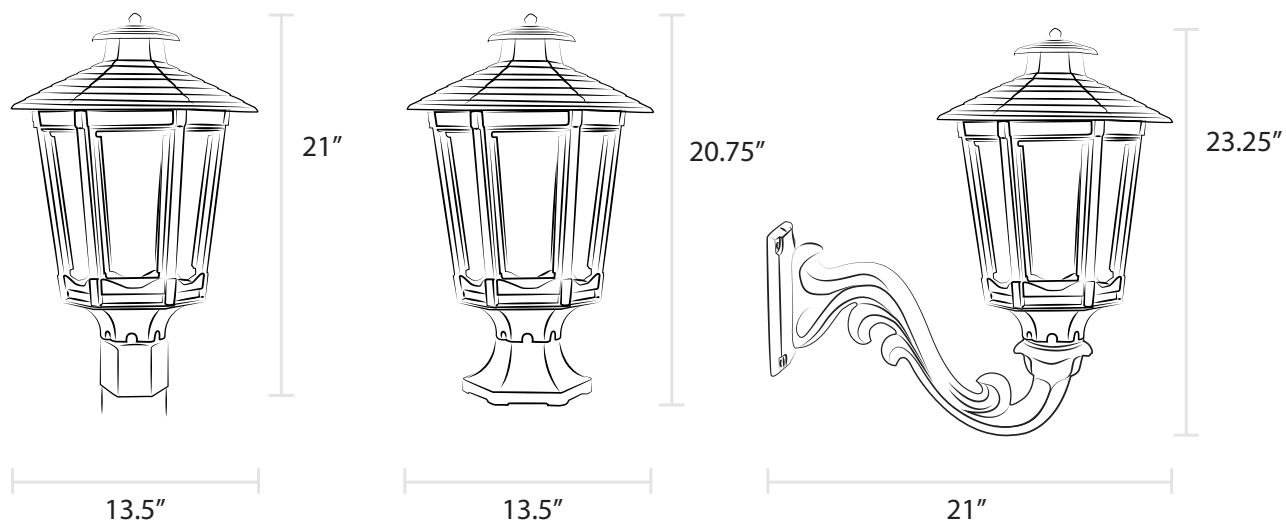

The Cosmopolitan

Item 1600

The Cosmopolitan is our classic gazebo lamp, offering the weight of six-sided design combined with an elegantly angled roof. The Cosmopolitan recalls late 19th century summer pavilions and the relaxed comfort of town parks and walkways, making it particularly striking as a garden accessory.

Post Mount

Wall Mount

Pier Mount

As shown with Universal finial

The Cosmopolitan

Product Overview:

- Sand cast aluminum
- Certified valve
- Flat tempered glass included; additional glass options available*
- Universal finial included; decorative finials available*

Installation Options:

- Post mount fits standard 3" outside diameter post
- For wall mount, combine with our Six-Sided Decorative Bracket, Craftsman, Sewickley, or Universal Bracket
- For pier mount, combine with our Small Six-Sided Pier Mount or Heritage Pier Mount