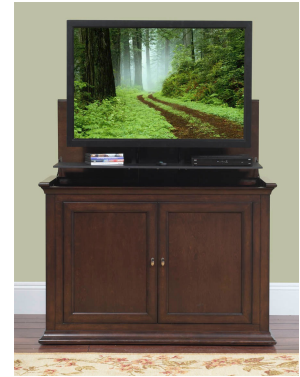

### 73008 Harrison TV Lift Cabinet

The Harrison combines clean lines with a rich espresso finish to create a gorgeous cabinet with a contemporary twist. Indulge in the beauty and fine craftsmanship of this solid birch and birch veneer cabinet that features Touchstone's new exclusive built-in component shelf.

Touchstone's component shelf provides space for your sound system, cable box or satellite receiver, so it raises with your TV. When the lift rises your remotes can be used to operate all your components.

The Harrison arrives ready for plug-and-play operation so you'll be enjoying the home theater experience in minutes. Finished on all sides, the Harrison a refreshing complement to a bedroom or any room in the home. It features Touchstone Whisper Lift II TV lift system which can accommodate plasma and LCD flat screen TV's as large as 47" wide and 28" tall.