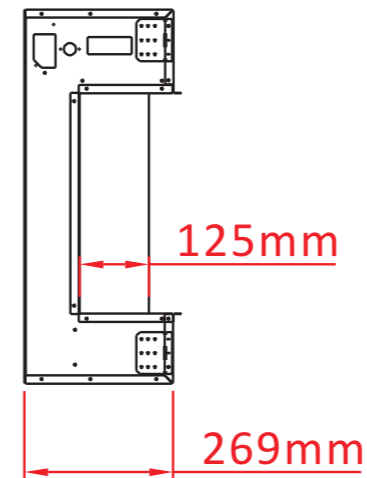

### TECHNICAL SPECIFICATIONS

VOLTS		120
AMPS		12.5
WATTS		1500
HEATER	HIGH	1500 watts
	LOW	750 watts
NO HEATER		19 watts
LAMPS	QUANTITY	LED
	WATTS	
	TOTAL WATTS	19 watts
ROTOR MOTOR		1 at 5 watts
HEIGHT,WIDTH,DEPTH		26 5/8" x 75 1/4" x 10 5/8"
GLASS VIEWING OPENING		15 5/8" X 71 5/8"
GLASS SIZE		15 5/8" X 71 5/8"
SHIPPING SIZE		29 1/8" x 79 5/8" x 12 5/8"
SHIPPING WEIGHT		00.0 lbs
	UNIT	
	GLASS FRONT	Included
PLUG LOCATION		Left Side
CORD LENGTH		76"
APPROX. HEATING AREA		400 sq ft

SERIES	MODEL		REV
BAY	72-BAY-SLIM		1
SCALE 1"=1'-0"	DATE: 9/4/2019	SHEET 1 OF 1	

### TECHNICAL SPECIFICATIONS

VOLTS		120
AMPS		12.5
WATTS		1500
HEATER	HIGH	1500 watts
	LOW	750 watts
NO HEATER		19 watts
LAMPS	QUANTITY	LED
	WATTS	
	TOTAL WATTS	19 watts
ROTOR MOTOR		1 at 5 watts
HEIGHT,WIDTH,DEPTH		67.7 x 191 x 26.9 cm
GLASS VIEWING OPENING		39.8 X 182 cm
GLASS SIZE		39.8 X 182 cm
SHIPPING SIZE		74 x 202.1 x 32 cm
SHIPPING WEIGHT		00.0 Kgs
	UNIT	
	GLASS FRONT	Included
PLUG LOCATION		Left Side
CORD LENGTH		193 cm
APPROX. HEATING AREA		37 sqm