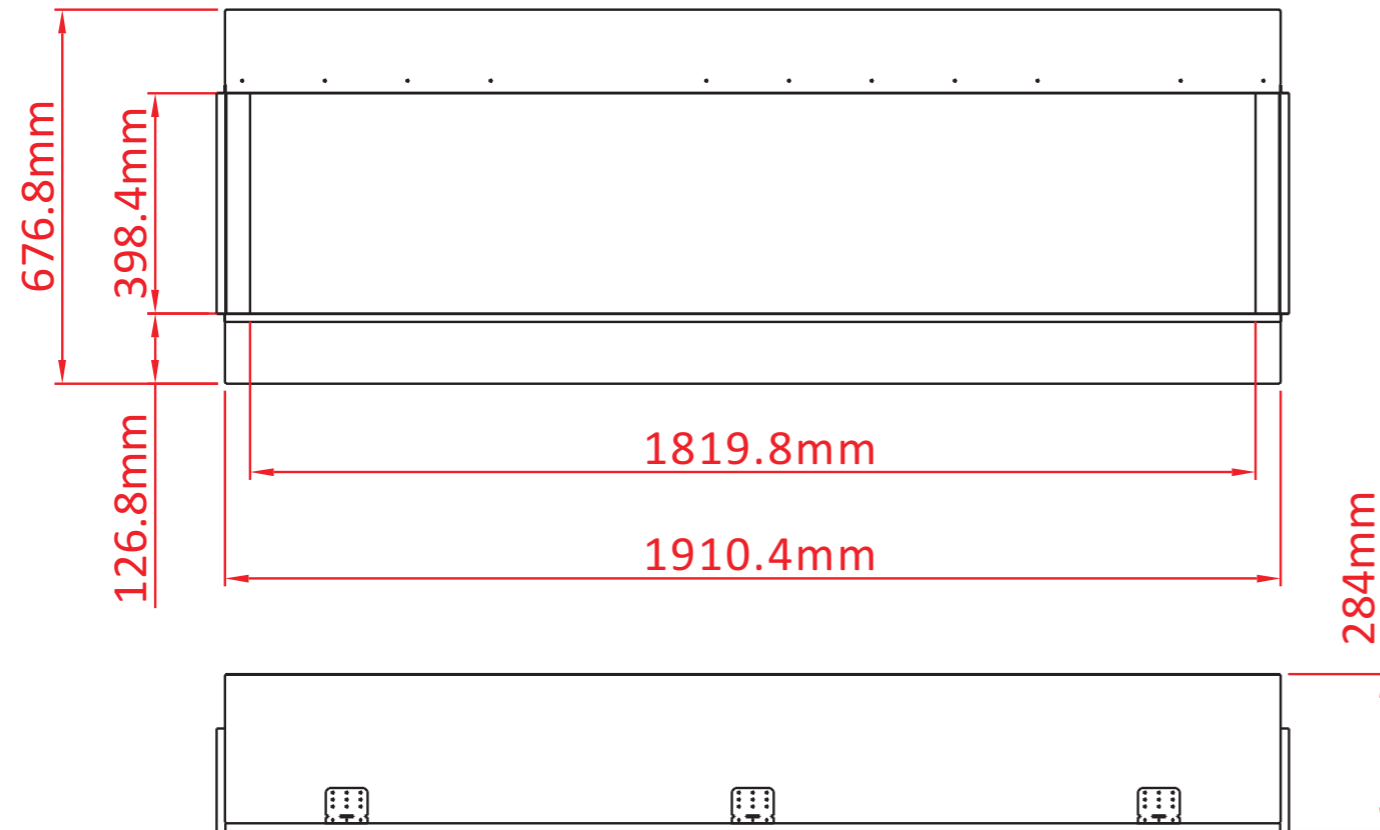

### TECHNICAL SPECIFICATIONS

VOLTS		120
AMPS		12.5
WATTS		1500
HEATER	HIGH	1500 watts
	LOW	750 watts
NO HEATER		19 watts
LAMPS	QUANTITY	LED
	WATTS	
	TOTAL WATTS	19 watts
ROTOR MOTOR		1 at 5 watts
HEIGHT,WIDTH,DEPTH		26 5/8" x 75 1/4" x 10 5/8"
GLASS VIEWING OPENING		15 5/8" X 71 5/8"
GLASS SIZE		15 5/8" X 71 5/8"
SHIPPING SIZE		29 1/8" x 79 5/8" x 12 5/8"
SHIPPING WEIGHT		00.0 lbs
	UNIT	
	GLASS FRONT	Included
PLUG LOCATION		Left Side
CORD LENGTH		76"
APPROX. HEATING AREA		400 sq ft

SERIES	MODEL		REV
BAY	72-BAY-SLIM		1
SCALE 1"=1'-0"	DATE: 9/4/2019	SHEET 1 OF 1	

### TECHNICAL SPECIFICATIONS

VOLTS		120
AMPS		12.5
WATTS		1500
HEATER	HIGH	1500 watts
	LOW	750 watts
NO HEATER		19 watts
LAMPS	QUANTITY	LED
	WATTS	
	TOTAL WATTS	19 watts
ROTOR MOTOR		1 at 5 watts
HEIGHT,WIDTH,DEPTH		67.7 x 191 x 26.9 cm
GLASS VIEWING OPENING		39.8 X 182 cm
GLASS SIZE		39.8 X 182 cm
SHIPPING SIZE		74 x 202.1 x 32 cm
SHIPPING WEIGHT		00.0 Kgs
	UNIT	
	GLASS FRONT	Included
PLUG LOCATION		Left Side
CORD LENGTH		193 cm
APPROX. HEATING AREA		37 sqm

SERIES	MODEL		REV
BAY	72-BAY-SLIM		1
SCALE 1:12	DATE: 9/4/2019	SHEET 1 OF 1	