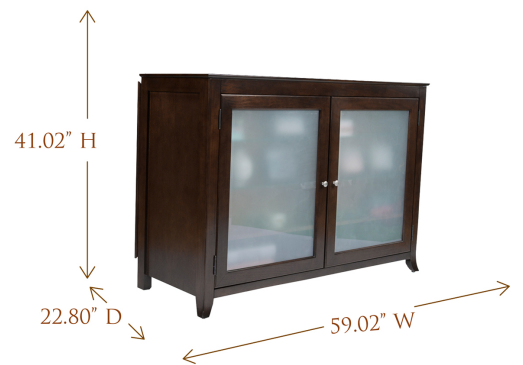

### 70053 Tuscany TV Lift Cabinet

With the same distinctive design qualities as the Brookside, the Tuscany offers Touchstone's signature TV lift technologies outfitted in a classy burnished espresso finish. The striking contrast between its deep brown tone and its frosted glass cabinet doors will instantly become the focal point of any room in your home. Thanks to the semi-transparency of the Tuscany's frosted cabinet doors, you can access your electric components within via remote control without interference. The Tuscany also features a touch sensor light within the cabinet to create an illuminated display and sliding panels in the rear of the cabinet for easy access to TV wires and connections.

The Tuscany accommodates flat screen TVs up to 60" diagonal and its TV lift can lift your flat screen up to 33" from the depths of the cabinet. Installing your Tuscany cabinet is simple and hassle-free, especially with the help of our professional installers. Order your Tuscany TV Lift cabinet today to add the perfect combination of sophistication and utility to your home.

**70053 Tuscany TV Lift Cabinet**

- Wood Finish: Espresso
- Maximum TV Size: 54.5" w x 4.5" d x 35" h (TV & component height)
- Unit Dimensions: 59" w x 23" d x 41.5" h