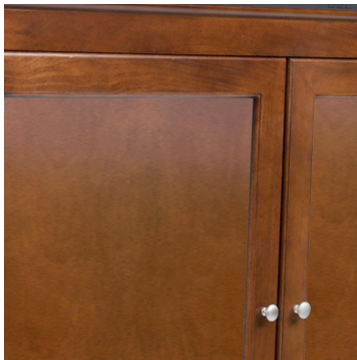

BERKELEY

70045 Berkeley TV Lift Cabinet

The Berkeley is designed with clean and simple styling in mind and finished in an elegant mocha stain. The Berkeley makes any living room, den or man cave really stand out.

The Berkeley TV lift cabinet was inspired by the same construction and finish of the Brookside TV lift cabinet. Borrowing the Brookside's subtle lines and mocha finish, it has quickly become one of our most popular units. The Berkeley features interior shelf lighting and tons of room behind the cabinet doors for your component and media storage.

The Berkeley accommodates most 60" diagonal flat panel plasma and LCD TVs, measuring 55"W x 4.5"D x 35"H. Behind the front doors is ample storage space for your DVD movie & video game boxes. The cabinet is equipped with sliding rear panels for easy access to your TV connections.

70045 Berkeley TV Lift Cabinet

- Wood Finish: Mocha
- Maximum TV Size: 54.5"w x 4.5"d x 35"h (TV & component height)
- Unit Dimensions: 59"w x 23"d x 41.5"h