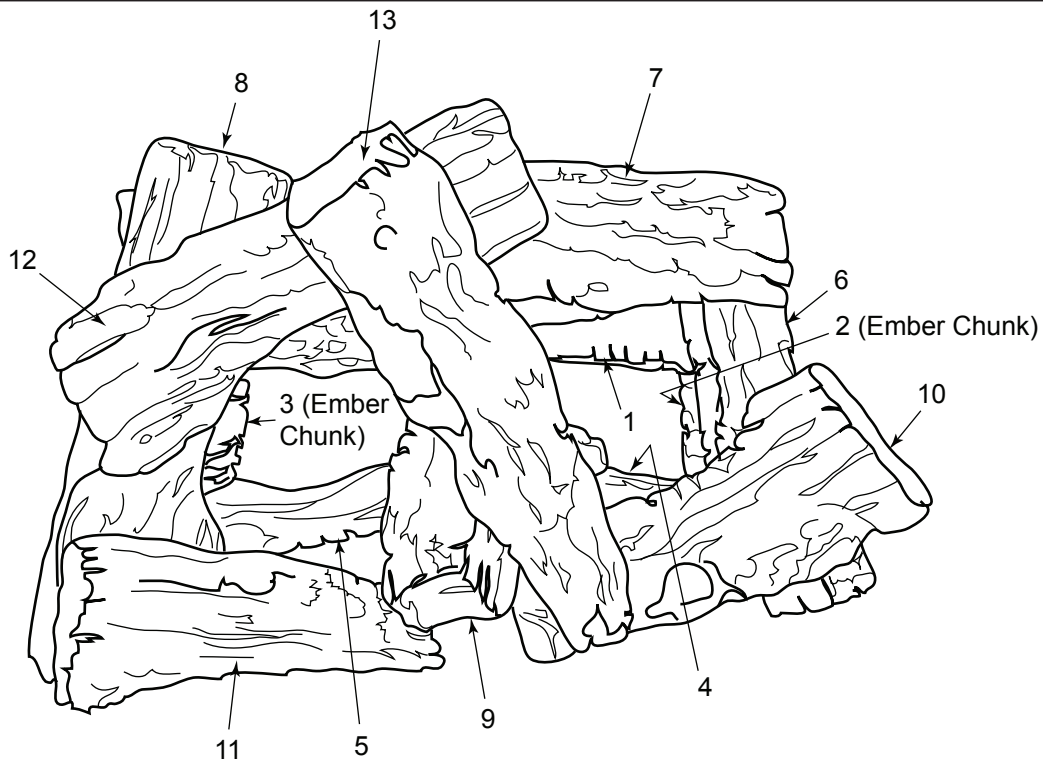

Log Placement Instructions

Model: SC2430-EK

⚠WARNING!

The positioning of the logs is critical to the safe, clean operation of this gas log set. Sooting and other problems may result if the logs are not properly positioned per these instructions. Failure to position in accordance with the diagrams below, or failure to use only parts specifically approved for this log set may result in property damage or personal injury.

Enhancement Kit		1	SC2430EK
12	Log #12	1	20303579
13	Log #13	1	20303580

-
12. Place log #12 onto mid left log (#8) and mid rear log (#7) by placing notch on bottom of log onto locating block on log #8. Rest right end of log onto top of log #7. Figure 1

Log #12 (SC2430EK Enhancement Kit)

Figure 1

13. Place log #13 onto log #12 and top front right log (#10) by placing notch on bottom of log onto locating block on log #12. Rest bottom of log onto log #10 and center log (#9). Figure 2